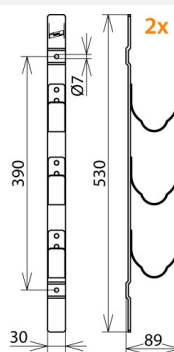

HV 3HH (700 015)

Figure without obligation

Figure without obligation

Type	HV 3HH
Part No.	700 015
Consisting of	2x HV 3HH ET
For	3 HH fuses
Material	Steel
Colour	Grey
Weight	1,41 kg
Customs tariff number (Comb. Nomenclature EU)	73269098
GTIN	4013364007192
PU	1 pc(s)

We reserve the right to introduce changes in performance, configuration and technology, dimensions, weights and materials in the course of technical progress. The figures are shown without obligation.