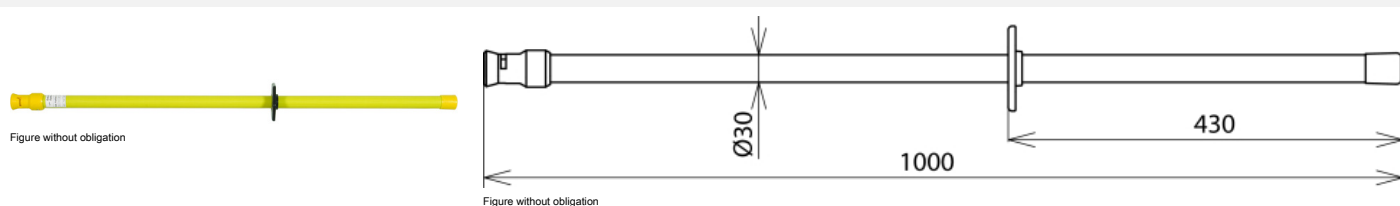

ES SQ 1000 (761 011)

Type	ES SQ 1000
Part No.	761 011
Total length (l _g)	1000 mm
Length (handle) (l _h)	430 mm
Max. load on the operating head	12 kg
Standard	T pin shaft DIN 48087
Temperature range	-25 °C ... +55 °C
For use in	Indoor and outdoor installations
Material (insulating tube)	Glass-fibre reinforced polyester tube
Diameter	30 mm
Supporting head for	T pin shaft
Anti-rotation plug-in coupling including end fitting	No
Type of device	Earthing stick
Weight	1,05 kg
Customs tariff number (Comb. Nomenclature EU)	82055980
GTIN	4013364000230
PU	1 pc(s)