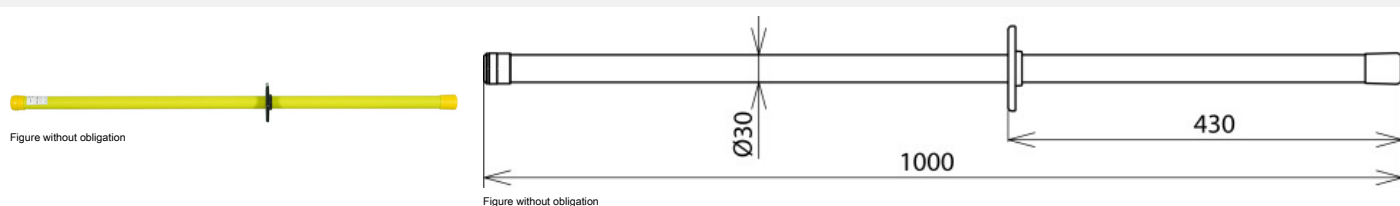

ES SK 1000 (761 010)

Type	ES SK 1000
Part No.	761 010
Total length (l _g)	1000 mm
Length (handle) (l _h)	430 mm
Max. load on the operating head	12 kg
Temperature range	-25 °C ... +55 °C
For use in	Indoor and outdoor installations
Material (insulating tube)	Glass-fibre reinforced polyester tube
Diameter	30 mm
Supporting head for	Hexagon shaft (width across flats 19 mm)
Anti-rotation plug-in coupling including end fitting	No
Type of device	Earthing stick
Weight	980 g
Customs tariff number (Comb. Nomenclature EU)	82055980
GTIN	4013364000155
PU	1 pc(s)