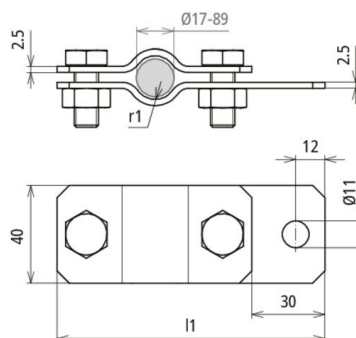

ERS 89 AB11 V2A (410 399)

Figure without obligation

Arrangement:

Type	ERS 89 AB11 V2A
Part No.	410 399
Clamping range pipe Ø	89 mm
Material	StSt
Screw	● M10 x 25 mm
Material of screw / nut	StSt
Dimensions (l1 x r1)	182.5 x 44.5 mm
Lightning current carrying capability (10/350 µs)	^{*)}
Standard	EN 62561-1
Weight	360 g
Customs tariff number (Comb. Nomenclature EU)	85359000
GTIN	4013364081499
PU	1 pc(s)

^{*)} For exact assignment, see test certificate.

We reserve the right to introduce changes in performance, configuration and technology, dimensions, weights and materials in the course of technical progress. The figures are shown without obligation.