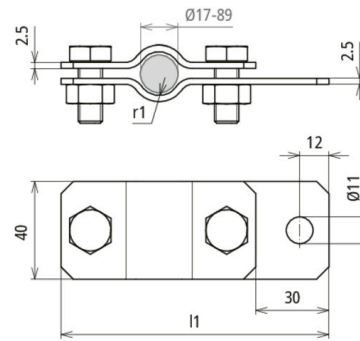

ERS 76 AB11 V2A (410 389)

Figure without obligation

Arrangement:

Type	ERS 76 AB11 V2A
Part No.	410 389
Clamping range pipe Ø	76 mm
Material	StSt
Screw	M10 x 25 mm
Material of screw / nut	StSt
Dimensions (l1 x r1)	169 x 38 mm
Lightning current carrying capability (10/350 µs)	^{*)}
Standard	EN 62561-1
Weight	315 g
Customs tariff number (Comb. Nomenclature EU)	85359000
GTIN	4013364081482
PU	1 pc(s)

^{*)} For exact assignment, see test certificate.

We reserve the right to introduce changes in performance, configuration and technology, dimensions, weights and materials in the course of technical progress. The figures are shown without obligation.