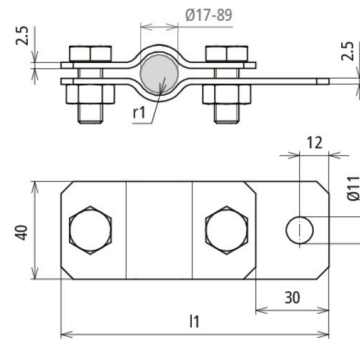

## ERS 55 AB11 V2A (410 369)

Figure without obligation

Type	ERS 55 AB11 V2A
Part No.	410 369
Clamping range pipe Ø	55 mm
Material	StSt
Screw	● M10 x 25 mm
Material of screw / nut	StSt
Dimensions (l1 x r1)	145 x 27.5 mm
Lightning current carrying capability (10/350 µs)	<sup>*)</sup>
Standard	EN 62561-1
Weight	260 g
Customs tariff number (Comb. Nomenclature EU)	85359000
GTIN	4013364081529
PU	25 pc(s)

\*) For exact assignment, see test certificate.

We reserve the right to introduce changes in performance, configuration and technology, dimensions, weights and materials in the course of technical progress. The figures are shown without obligation.