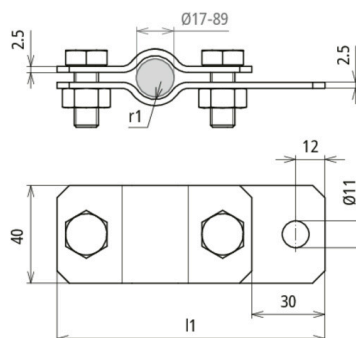

## ERS 34 AB11 V2A (410 339)

Figure without obligation

Arrangement:

Type	ERS 34 AB11 V2A
Part No.	410 339
Clamping range pipe Ø	34 mm
Material	StSt
Screw	M8 x 20 mm
Material of screw / nut	StSt
Dimensions (l1 x r1)	124 x 17 mm
Lightning current carrying capability (10/350 µs)	100 kA <sup>*)</sup>
Standard	EN 62561-1
Weight	206 g
Customs tariff number (Comb. Nomenclature EU)	85359000
GTIN	4013364081550
PU	25 pc(s)

<sup>\*)</sup> For exact assignment, see test certificate.

We reserve the right to introduce changes in performance, configuration and technology, dimensions, weights and materials in the course of technical progress. The figures are shown without obligation.