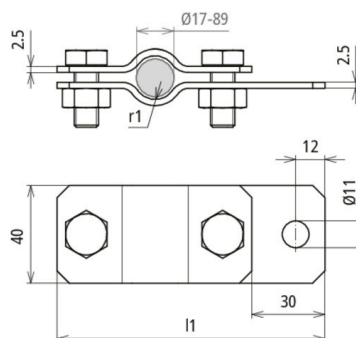

## ERS 27 AB11 V2A (410 329)

Figure without obligation

Arrangement:

Type	ERS 27 AB11 V2A
Part No.	410 329
Clamping range pipe Ø	27 mm
Material	StSt
Screw	⚙️ M8 x 20 mm
Material of screw / nut	StSt
Dimensions (l1 x r1)	115.5 x 13.5 mm
Lightning current carrying capability (10/350 µs)	<sup>*)</sup>
Standard	EN 62561-1
Weight	192 g
Customs tariff number (Comb. Nomenclature EU)	85359000
GTIN	4013364081512
PU	25 pc(s)

\*) For exact assignment, see test certificate.

We reserve the right to introduce changes in performance, configuration and technology, dimensions, weights and materials in the course of technical progress. The figures are shown without obligation.