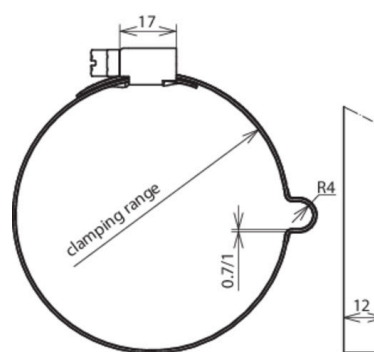

LH 8 SB80.100 SCG GALCU (200 077)

Figure without obligation

Type	LH 8 SB80.100 SCG GALCU
Part No.	200 077
Clamping range Ø pipe	80-100 mm
Conductor support Rd	8 mm
Conductor routing	fixed
Material of conductor holder	StSt / gal Cu
Screw	screw with worm drive AF7 mm
Material of grip head / screw	StSt / gal Cu
Fixing	with worm drive and bead
Weight	32 g
Customs tariff number (Comb. Nomenclature EU)	85389099
GTIN	4013364082335
PU	50 pc(s)