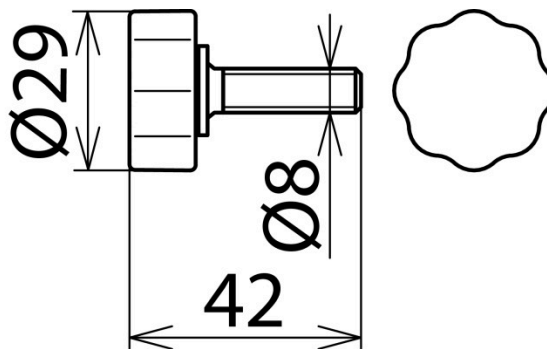

KS SG BLS 8 (766 105)

Figure without obligation

Figure without obligation

Type	KS SG BLS 8
Part No.	766 105
Total length (l _G)	42 mm
Suitable for	Universal gear coupling
Weight	10 g
Customs tariff number (Comb. Nomenclature EU)	90330090
GTIN	4013364125988
PU	1 pc(s)