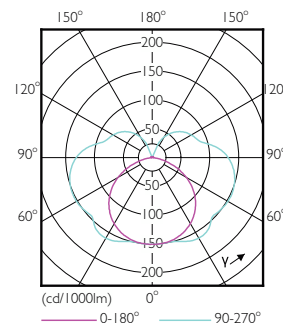

Light Distribution Diagram - CorePro LED linear D 14-120W R7S 118 840