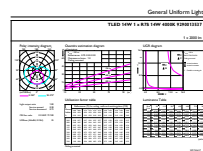

Dane fotometryczne

Spectral Power Distribution Colour - CorePro LED linear D 14-120W R7S 118 840