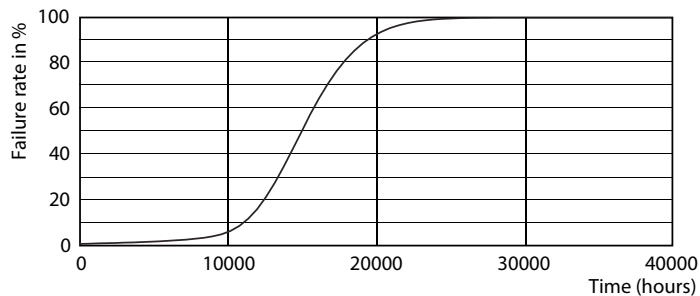

CorePro LEDlinear MV

Okres eksploatacji

Life Expectancy Diagram - CorePro LED linear D 14-120W R7S 118 840

Lumen Maintenance Diagram - CorePro LED linear D 14-120W R7S 118 840