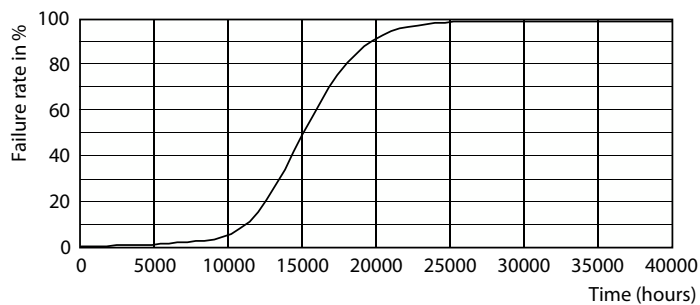

Okres eksploatacji

Life Expectancy Diagram - LED classic 150W A67 E27 CDL FR ND 1SRT4