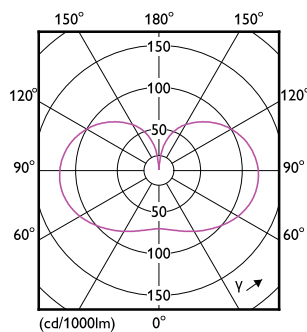

Rysunki techniczne

Product	D	C
LED classic 200W A95 E27 CW FR ND 1PF/4	95 mm	165 mm

Dane fotometryczne

General uniform lighting - LED classic 200W A95 E27 CW FR ND 1PF/4

Light Distribution Diagram - LED classic 200W A95 E27 CW FR ND 1PF/4