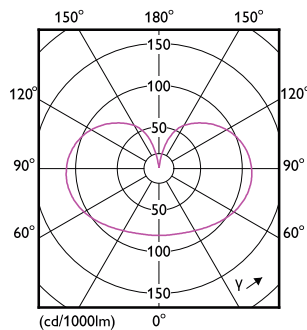

Rysunki techniczne

Product	D	C
LED classic 150W A67 E27 WW FR NDRFSRT4	70 mm	121 mm

Dane fotometryczne

Spectral Power Distribution Colour - LED classic 150W A67 E27 WW FR NDRFSRT4

Light Distribution Diagram - LED classic 150W A67 E27 WW FR NDRFSRT4