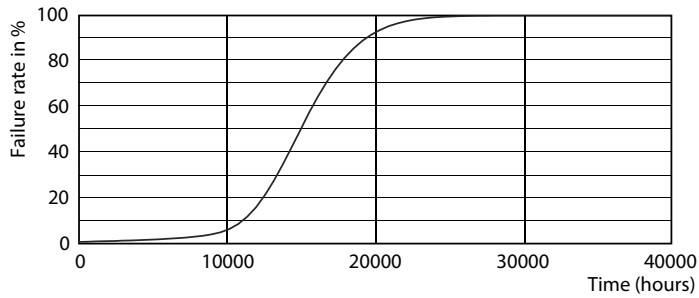

Classic LED Lamps

Okres eksploatacji

Life Expectancy Diagram - LED classic 60W A60 E27 WW FR ND 1CT/10

Lumen Maintenance Diagram - LED classic 60W A60 E27 WW FR ND 1CT/10