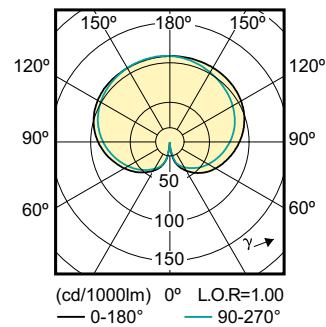

Rysunki techniczne

Product	D	C
LED classic 60W A60 E27 WW FR ND 1CT/10	60 mm	110 mm

Dane fotometryczne

Spectral Power Distribution Colour - LED classic 60W A60 E27 WW FR ND 1CT/10

Light Distribution Diagram - LED classic 60W A60 E27 WW FR ND 1CT/10