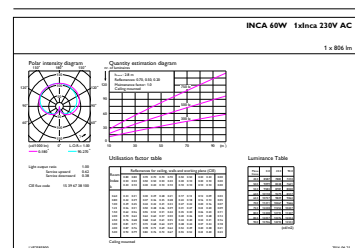

Rysunki techniczne

Product	D	C
LED classic 60W A60 E27 WW FR ND 1CT/10	60 mm	110 mm

Dane fotometryczne

Spectral Power Distribution Colour - LED classic 60W A60 E27 WW FR ND 1CT/10

Light Distribution Diagram - LED classic 60W A60 E27 WW FR ND 1CT/10