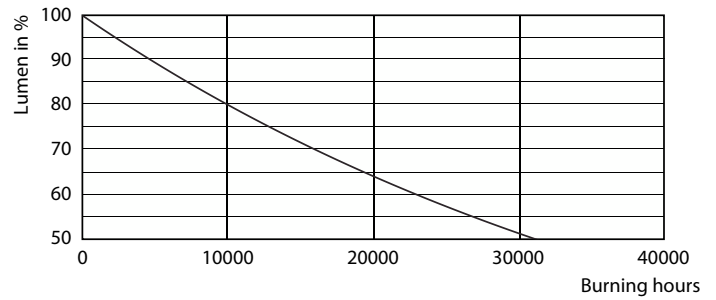

Classic LED Lamps

Okres eksploatacji

Life Expectancy Diagram - LED classic 60W A60 E27 WW FR ND 1CT/10

Lumen Maintenance Diagram - LED classic 60W A60 E27 WW FR ND 1CT/10