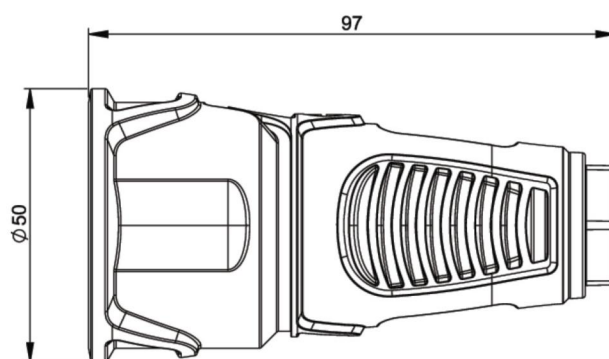

## PCE data sheet

article#	<b>2410-sw</b>
article description	<b>Taurus2 rubber safety connector fb IP20 (black/white)</b>
description long	Safety connector series Taurus2 - rubber color (housing/ring): black/white material (housing/contact carrier): TPE/PA6 earthing system: French/Belgian 16A / 250V AC / 3p (2P+E), protection rating: IP20
GTIN (EAN)	9003399479755
country of origin	AT
customs number	85366990
packaging quantity	20
minimum order quantity	200

ETIM 7.0	EC001327
Model	Earthing pin
Material	Rubber
Material quality	Thermoplastic
For heavy conditions (in accordance with VDE)	True
Degree of protection (IP)	IP20
Angle of plug	Straight
Connection system	Screwed terminal
Colour	Black
Number of poles	3
Nominal voltage	250 V
Nominal current	16 A

K (cable Ø)	6-13 mm
wire flexible	1-2,5 mm <sup>2</sup>
contact screws	80 Ncm
strain relief	110 Ncm
dismantling length	30 mm
stripping length	7 mm

[www.manufacturer-safety.info](http://www.manufacturer-safety.info)