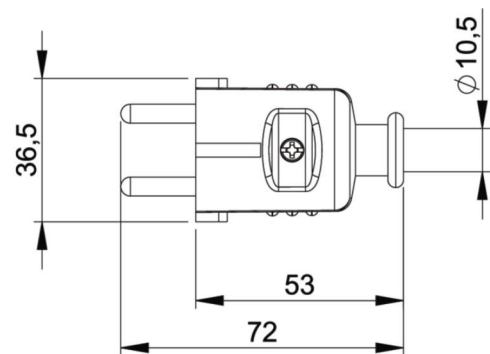

PCE data sheet

article#	02958
article description	safety plug PP nat central white IP20
description long	safety plug PP nat central white IP20 housing material: polypropylen (PP) cable entry: central housing color: white earthing system: Austrian/German standard 250V 16A 2P+E protection rating: IP20
GTIN (EAN)	9003399008979
country of origin	DE
customs number	85366990
net weight	0.035 kg
packaging quantity	50

ETIM 7.0	EC000242
Model	Protective contact (SCHUKO)
Material	Plastic
Material quality	Thermoplastic
For heavy conditions (in accordance with VDE)	False
Degree of protection (IP)	IP20
Angle of plug	Straight
Connection system	Screwed terminal
Colour	White
Number of poles	3
Nominal voltage	250 V
Nominal current	16 A
Protective earth pin round	False

K (cable Ø)	10,4 mm
wire flexible	0,75-2,5 mm ²
contact screws	40 Ncm
strain relief	50 Ncm
dismantling length	40-45 mm
stripping length	7 mm

www.manufacturer-safety.info