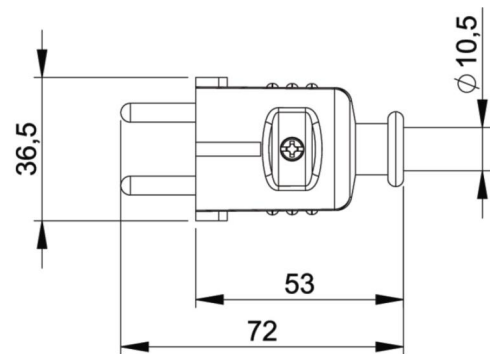

PCE data sheet

article#	08295
article description	safety plug PP 2SL central black IP20
description long	safety plug PP 2SL central black IP20 housing material: polypropylen (PP) cable entry: central housing color: black earthing system: dual earthing system (Austrian/German and Belgian/French) 250V 16A 2P+E protection rating: IP20
GTIN (EAN)	9003399632891
country of origin	DE
customs number	85366990
net weight	0.030 kg
packaging quantity	50

ETIM 7.0	EC000242
Model	Protective contact (SCHUKO)
Material	Plastic
Material quality	Thermoplastic
For heavy conditions (in accordance with VDE)	False
Degree of protection (IP)	IP20
Angle of plug	Straight
Connection system	Screwed terminal
Colour	Black
Number of poles	3
Nominal voltage	250 V
Nominal current	16 A
Protective earth pin round	True

K (cable Ø)	10,4 mm
wire flexible	0,75-2,5 mm ²
contact screws	40 Ncm
strain relief	50 Ncm
dismantling length	40-45 mm
stripping length	7 mm

www.manufacturer-safety.info