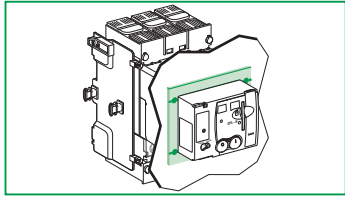

**Compact NSX100-630
FPower NSX / GV7
Compact NSJ**

IP40 escutcheon all control types
Cadre de porte IP40
toutes commandes
Marco embellecedor IP40
todas mando

Schneider Electric

IMPORTANT NOTE

- This device must be installed by a qualified electrician.
- We cannot accept any responsibility for failure to follow the instructions provided in this document.