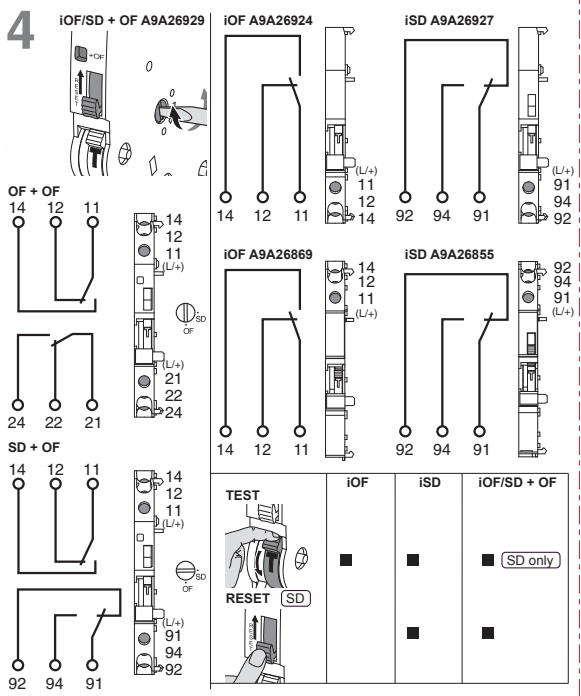

1
iOF A9A26924
iSD A9A26927

iOF A9A26869
iSD A9A26855

2

3

BBV43702-02

4

	TEST	iOF	iSD	iOF/SD + OF
	RESET	■	■	■ (SD only)

Schneider
Electric