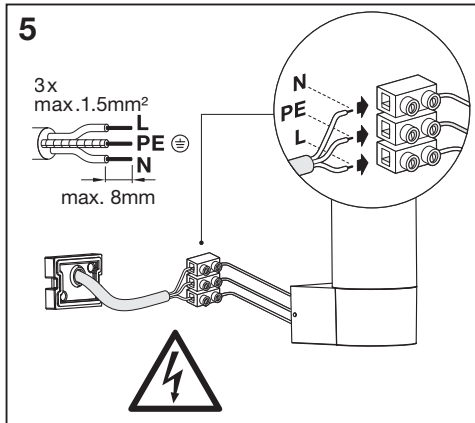

* Dieses Produkt enthält eine Lichtquelle der Energieeffizienzklasse <X>. Ce produit contient une source lumineuse de classe d'efficacité énergétique <X>. Questo prodotto contiene una sorgente luminosa di classe di efficienza energetica <X>. Este producto contiene una fuente luminosa de la clase de eficiencia energética <X>. Este produto contém uma fonte de luz da classe de eficiência energética <X>. Το προϊόν αυτό περιέχει φωτεινή πηγή της τάξης ενεργειακής απόδοσης <X>. Dit product bevat een lichtbron van energie-efficiëntieklasse <X>. Denna produkt innehåller en ljuskälla med energieffektivitetsklass <X>. Tämä tuote sisältää valonlähteen, jonka energiatuokkoluokka on <X>. Dette produktet inneholder en lyskilde med energieffektivitetsklasse <X>. Dette produkt inneholder en lyskilde i energieffektivitetsklasse <X>. Tento výrobek obsahuje světelný zdroj s třídou energetické účinnosti <X>. Данный продукт содержит энергосберегающий источник света (класса <X>). Ez a termék egy <X> energiatékonysági osztályú fényforrást tartalmaz. Ten produkt zawiera źródło światła o klasie efektywności energetycznej <X>. Tento výrobok obsahuje svetelný zdroj tretej triedy energetickej účinnosti <X>. Ta izdelek vsebuje svetlobni vir razreda enerjske učinkovitost <X>. Bu ürün, enerji verimliliği sınıfında bir ışık kaynağı içerir <X>. Ovaj proizvod sadržava izvor svetlosti klase energetske učinkovitosti <X>. Acest produs conține o sursă de lumină cu clasa de eficiență energetică <X>. Tozi produkt uključna svetilnik s izvora svetlosti s klasom na energijskoj efektivnosti <X>. Toode sisaldab energiatõhususe klassi <X> valgusallikat. Siamo gaminysje yra šviesos šaltinis, kurio energijos vartojimo efektyvumo klasė <X>. Šis s rāzõjums satur gaismas avotu, kura enerģoefektivitātes klase ir <X>. Ovaj proizvod sadrži izvor svetlosti klase energetske efikasnosti <X>. Цей вирiб мiстить джерело свiтла класу енергоефективностi <X>. Бул өнімде <X> энергия тиімділігі класының жарық көзі бар.