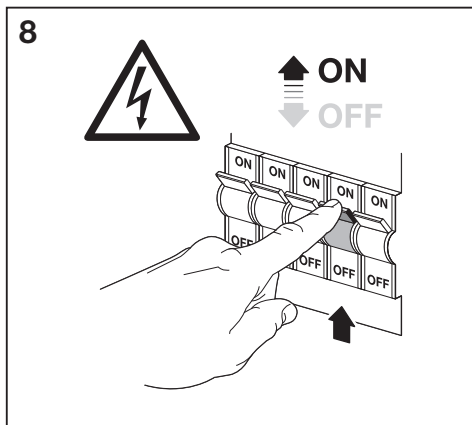

* Dieses Produkt enthält eine Lichtquelle der Energieeffizienzklasse <X>. Ce produit contient une source lumineuse de classe d'efficacité énergétique <X>. Questo prodotto contiene una sorgente luminosa di classe di efficienza energetica <X>. Este producto contiene una fuente luminosa de la clase de eficiencia energética <X>. Este produto contém uma fonte de luz da classe de eficiência energética <X>. Το προϊόν αυτό περιέχει φωτεινή πηγή της τάξης ενεργειακής απόδοσης <X>. Dit product bevat een lichtbron van energie-efficiëntieklasse <X>. Denna produkt innehåller en ljuskälla med energieffektivitetsklass <X>. Tämä tuote sisältää valonlähteen, jonka energiatuokkoluokka on <X>. Dette produktet inneholder en lyskilde med energieffektivitetsklasse <X>. Dette produkt inneholder en lyskilde i energieffektivitetsklasse <X>. Tento výrobek obsahuje světelný zdroj s třídou energetické účinnosti <X>. Данный продукт содержит энергосберегающий источник света (класса <X>). Ez a termék egy <X> energiatékonysági osztályú fényforrást tartalmaz. Ten produkt zawiera źródło światła o klasie efektywności energetycznej <X>. Tento výrobok obsahuje svetelný zdroj tretej triedy energetickej účinnosti <X>. Ta izdelek vsebuje svetlobni vir razreda enerjske učinkovitost <X>. Bu ürün, enerji verimliliği sınıfında bir ışık kaynağı içerir <X>. Ovaj proizvod sadržava izvor svetlosti klase energetske učinkovitosti <X>. Acest produs conține o sursă de lumină cu clasa de eficiență energetică <X>. Tozi produkt uključna svetilnik s izvora svetlosti s klasom na energijskoj efektivnosti <X>. Toode sisaldab energiatõhususe klassi <X> valgusallikat. Siamo gaminysje yra šviesos šaltinis, kurio energijos vartojimo efektyvumo klasė <X>. Šis s rāzõjums satur gaismas avotu, kura enerģoefektivitātes klase ir <X>. Ovaj proizvod sadrži izvor svetlosti klase energetske efikasnosti <X>. Цей вирiб мiстить джерело свiтла класу енергоефективностi <X>. Бул өнімде <X> энергия тиімділігі класының жарық көзі бар.