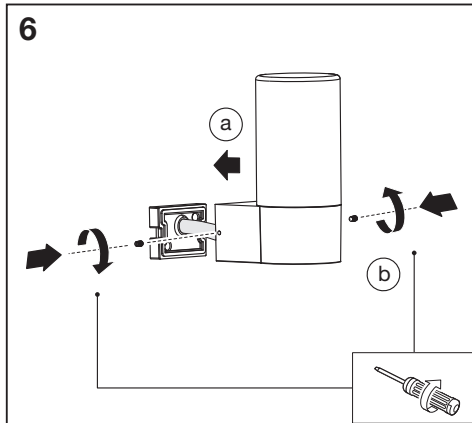

* Dieses Produkt enthält eine Lichtquelle der Energieeffizienzklasse <X>. Ce produit contient une source lumineuse de classe d'efficacité énergétique <X>. Questo prodotto contiene una sorgente luminosa di classe di efficienza energetica <X>. Este producto contiene una fuente luminosa de la clase de eficiencia energética <X>. Este produto contém uma fonte de luz da classe de eficiência energética <X>. Το προϊόν αυτό περιέχει φωτεινή πηγή της τάξης ενεργειακής απόδοσης <X>. Dit product bevat een lichtbron van energie-efficiëntieklasse <X>. Denna produkt innehåller en ljuskälla med energieffektivitetsklass <X>. Tämä tuote sisältää valonlähteen, jonka energiatuokkoluokka on <X>. Dette produktet inneholder en lyskilde med energieffektivitetsklasse <X>. Dette produkt inneholder en lyskilde i energieffektivitetsklasse <X>. Tento výrobek obsahuje světelný zdroj s třídou energetické účinnosti <X>. Данный продукт содержит энергосберегающий источник света (класса <X>). Ez a termék egy <X> energiatékonysági osztályú fényforrást tartalmaz. Ten produkt zawiera źródło światła o klasie efektywności energetycznej <X>. Tento výrobok obsahuje svetelný zdroj tretej triedy energetickej účinnosti <X>. Ta izdelek vsebuje svetlobni vir razreda enerjske učinkovitost <X>. Bu ürün, enerji verimliliği sınıfında bir ışık kaynağı içerir <X>. Ovaj proizvod sadržava izvor svetlosti klase energetske učinkovitosti <X>. Acest produs conține o sursă de lumină cu clasa de eficiență energetică <X>. Tozi produkt uključna svetilnik s izvora svetlosti s klasom na energijskoj efektivnosti <X>. Toode sisaldab energiatõhususe klassi <X> valgusallikat. Siamo gaminysje yra šviesos šaltinis, kurio energijos vartojimo efektyvumo klasė <X>. Šis s rāzõjums satur gaismas avotu, kura enerģoefektivitātes klase ir <X>. Ovaj proizvod sadrži izvor svetlosti klase energetske efikasnosti <X>. Цей вирiб мiстить джерело свiтла класу енергоефективностi <X>. Бул өнімде <X> энергия тиімділігі класының жарық көзі бар.