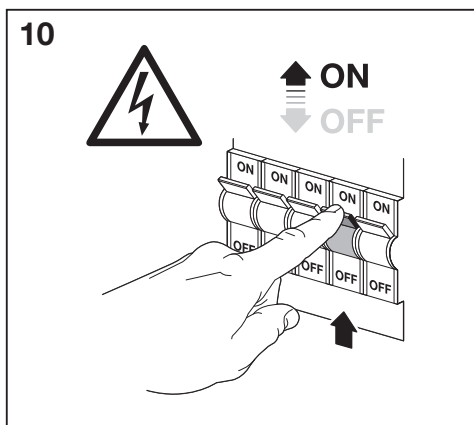

	L	W	H
300X300	300	300	86
450X450	450	450	86
600X300	600	300	86

1

ON ON ON ON ON
OFF OFF OFF OFF OFF

↑ ON
↓ OFF

2

3

4

						
EAN		n		 QR code	 * X =	
SMART WIFI ORBISMAGNET 300X300TW WT		4058075572652	4	AC36257		F
SMART WIFI ORBISMAGNET 300X300TW BK		4058075572737	4	AC36257		F
SMART WIFI ORBISMAGNET 450X450TW WT		4058075572690	4	AC36258		F
SMART WIFI ORBISMAGNET 450X450TW BK		4058075572751	4	AC36258		F
SMART WIFI ORBISMAGNET 600X300TW WT		4058075572713	4	AC36259		F
SMART WIFI ORBISMAGNET 600X300TW BK		4058075572775	4	AC36259		F