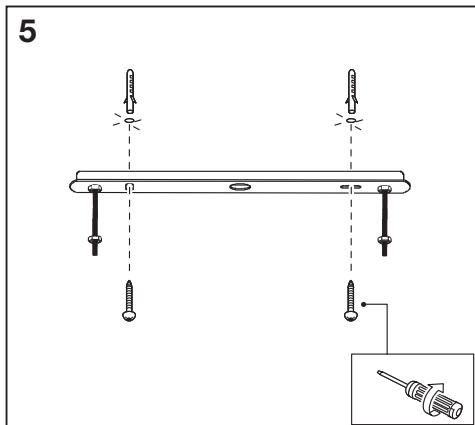

	L	W	H
300X300	300	300	86
450X450	450	450	86
600X300	600	300	86

1

ON ON ON ON ON
OFF OFF OFF OFF OFF

↑ ON
↓ OFF

2

3

4

						
EAN		n		 QR code	 * X =	
SMART WIFI ORBISMAGNET 300X300TW WT		4058075572652	4	AC36257		F
SMART WIFI ORBISMAGNET 300X300TW BK		4058075572737	4	AC36257		F
SMART WIFI ORBISMAGNET 450X450TW WT		4058075572690	4	AC36258		F
SMART WIFI ORBISMAGNET 450X450TW BK		4058075572751	4	AC36258		F
SMART WIFI ORBISMAGNET 600X300TW WT		4058075572713	4	AC36259		F
SMART WIFI ORBISMAGNET 600X300TW BK		4058075572775	4	AC36259		F