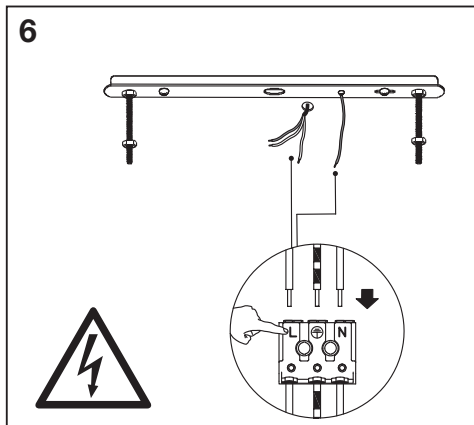

	L	W	H
300X300	300	300	86
450X450	450	450	86
600X300	600	300	86

1

ON ON ON ON ON
OFF OFF OFF OFF OFF

↑ ON
↓ OFF

2

3

4

						
EAN		n		 QR code	 * X =	
SMART WIFI ORBISMAGNET 300X300TW WT		4058075572652	4	AC36257		F
SMART WIFI ORBISMAGNET 300X300TW BK		4058075572737	4	AC36257		F
SMART WIFI ORBISMAGNET 450X450TW WT		4058075572690	4	AC36258		F
SMART WIFI ORBISMAGNET 450X450TW BK		4058075572751	4	AC36258		F
SMART WIFI ORBISMAGNET 600X300TW WT		4058075572713	4	AC36259		F
SMART WIFI ORBISMAGNET 600X300TW BK		4058075572775	4	AC36259		F