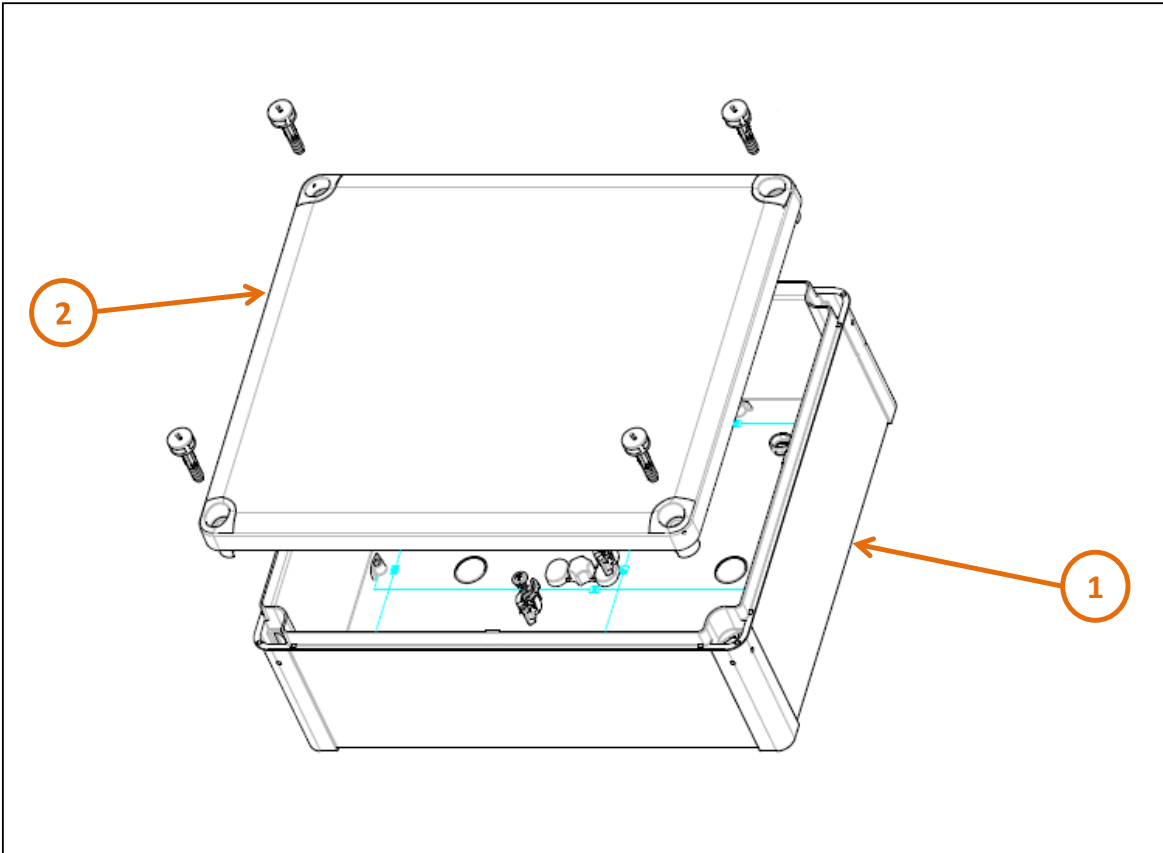

Product End of Life Instructions

Thalassa TBP

 **Potential disassembly risks**

No Risk for the disassembly in terms of electric shock.

 **End of Life Instructions**

Recommendation	Number on drawing	Component / Material	Weight (in g)	Comment
To be depolluted	1	Plastic parts with Brominated FR	949 g	Body
To be depolluted	2	Plastic parts with Brominated FR	429.81 g	Cover

Product description

Manufacturer identification	Schneider Electric Industries SAS
Brand name	Schneider Electric
Product function	The Thalassa TBP series is a range of multi-purpose polycarbonate wall mounting enclosures with an electrical insulation class II. The enclosures have a rounded design which helps increase the boxes robustness. The range of Thalassa TBP enclosures are suitable for the protection of small size components that require little intervention or maintenance.
Product reference	NSYTBP342912
Total representative product mass	1435 g
Representative product dimensions	341mm x 291mm x 128mm
Date of information release	02/2021