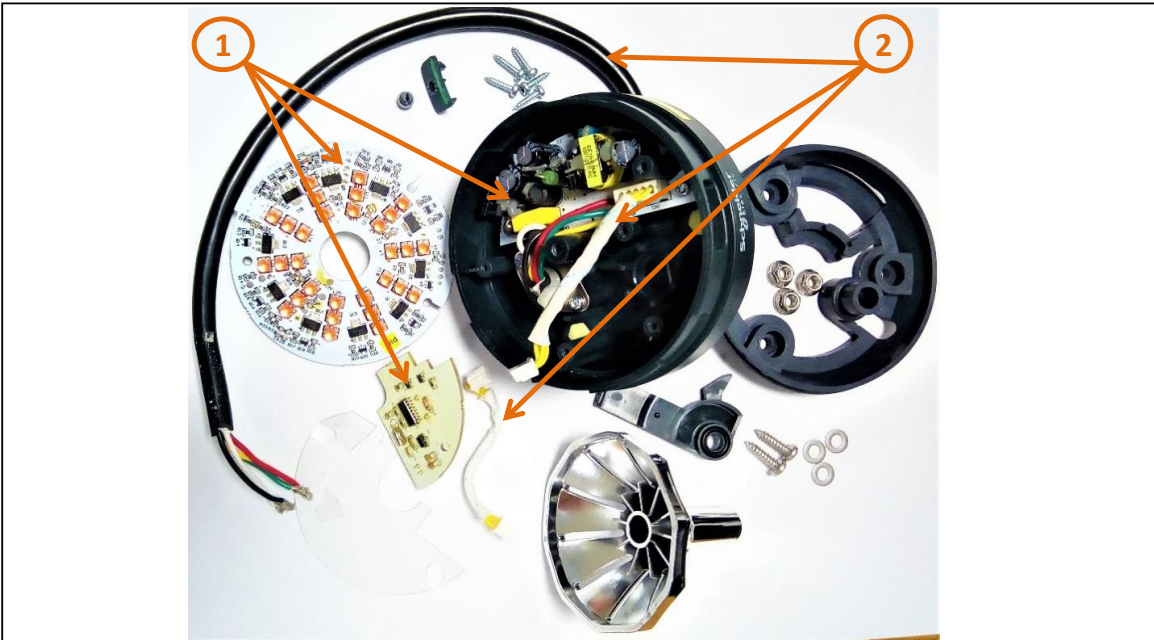

Product End of Life Instructions

XVR Rotating Beacons

Harmony XVR

End of Life Instructions

Recommendation	Number on drawing	Component / Material	Weight (in g)	Comment
To be depolluted	1	Cable (low current)	58.39	3 cables
To be depolluted	2	Electronic Board (Power) > 10cm ²	74.3	3 PCBA

Product description

Manufacturer identification	Schneider Electric Industries SAS
Brand name	Schneider Electric
Product function	The product is an optical and audible signaling units designed for long distance signaling applications. They are used mainly in the factory applications, construction vehicles, industrial handling vehicles, safety applications and in public areas.
Product reference	XVR3B03S
Additional similar product references	XVR3B03S XVR2B04 XVR2B05 XVR2B03 XVR3B06 XVR3E04 XVR3E05 XVR3E03 XVR3E06 XVR3M04 XVR3M05 XVR3M03 XVR3M06 XVR3B05S XVR3B04S XVR3B06S XVR3M04S XVR3M05S XVR3M03S XVR3M06S XVR08B03 XVR08B04 XVR08B05 XVR08B06 XVR08J03 XVR08J04 XVR08J05 XVR08J06 XVR10B03 XVR10B04 XVR10B05 XVR10B06 XVR10J03 XVR10J04 XVR10J05 XVR10J06 XVR12B03 XVR12B03S XVR12B04 XVR12B04S XVR12B05
Total representative product mass	497.2 g
Representative product dimensions	139mm x 100mm x 100mm
Accessories	No
Date of information release	11/2018