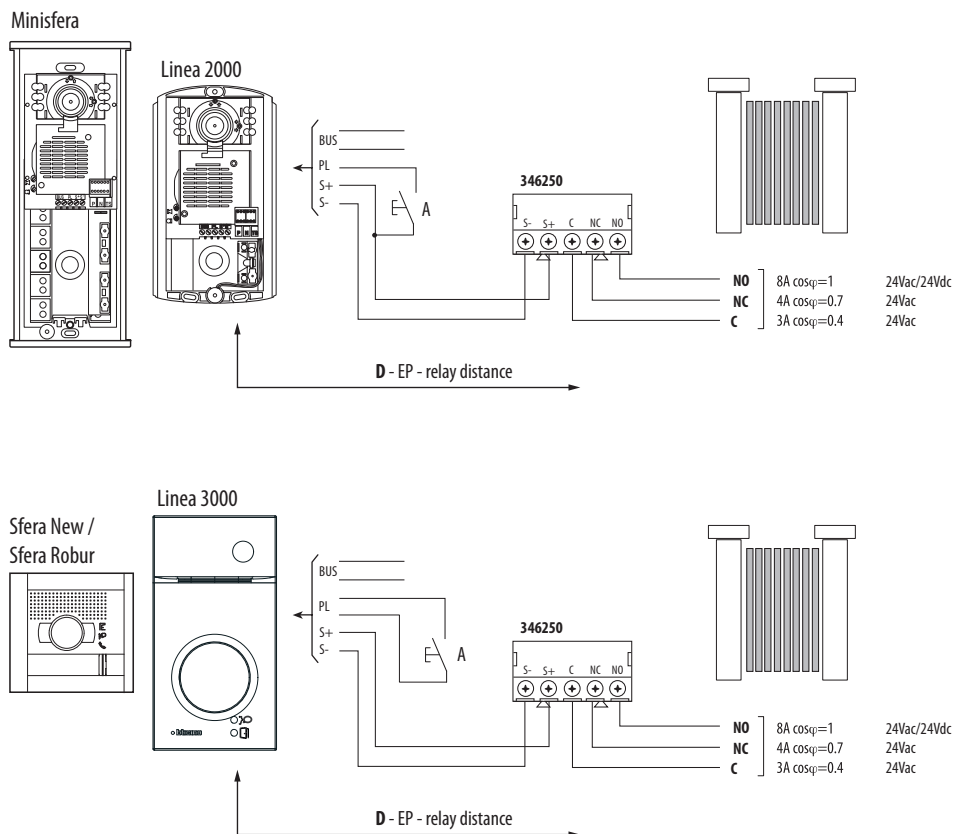

Door lock relay

346250

Description

Relay module for gate opening to be used only with audio/video SFERA New, SFERA ROBUR, LINEA 2000 and LINEA 3000 entrance panels. It allows to open door locks (NOT managed by BUS) by means of the above mentioned entrance panels (NOT fitted with relay). The device must not be configured.

Related items

- 351000 (SFERA New - SFERA Robur BASIC speaker phone module)
- 351100 (SFERA New - SFERA Robur speaker phone module)
- 351200 (SFERA New - SFERA Robur audio video module)
- 351300 (SFERA New - SFERA Robur wide angle audio video module)
- 342702 (MINISFERA audio speaker module)
- 342708 (MINISFERA video speaker module)
- 342911/21/31/41 (LINEA 2000 audio EP)
- 343031/32 (LINEA 2000 video EP)
- 343071 (LINEA 3000 audio EP)
- 343081/91 (LINEA 3000 video EP)

Legend

- 1 - Clamps for connection to the entrance panel
- 2 - Clamps- contacts for connection to the electrical door lock

Connection example

Max. distance (D) depending on the cable used

TYPE OF CABLE CABLE SECTION	mm ² 0.28	BTicino Item 336904	BTicino Item L4669	mm ² 1
D ← →	30 m	50 m	30 m	100 m

A = Local button to open the lock