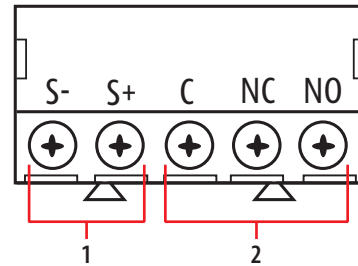

Door lock relay

346250

Description

Relay module for gate opening to be used only with audio/video SFERA New, SFERA ROBUR, LINEA 2000 and LINEA 3000 entrance panels. It allows to open door locks (NOT managed by BUS) by means of the above mentioned entrance panels (NOT fitted with relay). The device must not be configured.

Legend

- 1 - Clamps for connection to the entrance panel
- 2 - Clamps- contacts for connection to the electrical door lock

Connection example

Max. distance (D) depending on the cable used

TYPE OF CABLE CABLE SECTION	mm ² 0.28	BTicino Item 336904	BTicino Item L4669	mm ² 1
D ← →	30 m	50 m	30 m	100 m

A = Local button to open the lock