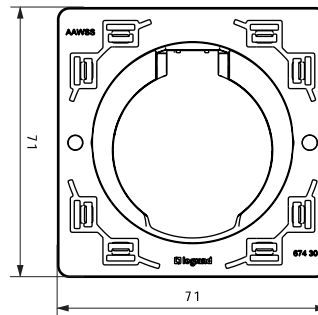

3. OVERALL DIMENSIONS

Cat. Nos 674 30/31

Cat. No. 674 39

4. INSTALLATION

- 1 - Place the tube section in the elbow tube.
- 2 - Fit the mechanism onto the tube and screw tight.
- 3 - Clip on the ring.
- 4 - Clip on the plate.