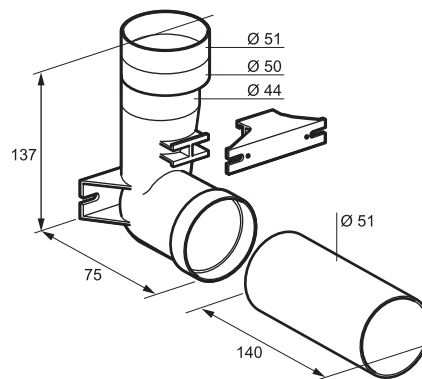

2. RANGE

	Designation	Cat. No.	Weight (g)
	Contactless centralised vacuum cleaning outlet White	674 30	31
	Contactless centralised vacuum cleaning outlet Titanium	674 31	31
	Connection kit for centralised vacuum cleaning outlet	674 39	103

3. OVERALL DIMENSIONS

Cat. Nos 674 30/31

Cat. No. 674 39

4. INSTALLATION

- 1 - Place the tube section in the elbow tube.
- 2 - Fit the mechanism onto the tube and screw tight.
- 3 - Clip on the ring.
- 4 - Clip on the plate.