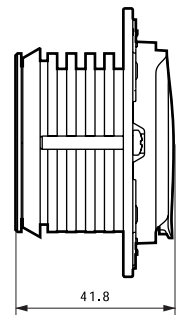

3. OVERALL DIMENSIONS

Cat. Nos 674 30/31

Cat. No. 674 39

4. INSTALLATION

- 1 - Place the tube section in the elbow tube.
- 2 - Fit the mechanism onto the tube and screw tight.
- 3 - Clip on the ring.
- 4 - Clip on the plate.