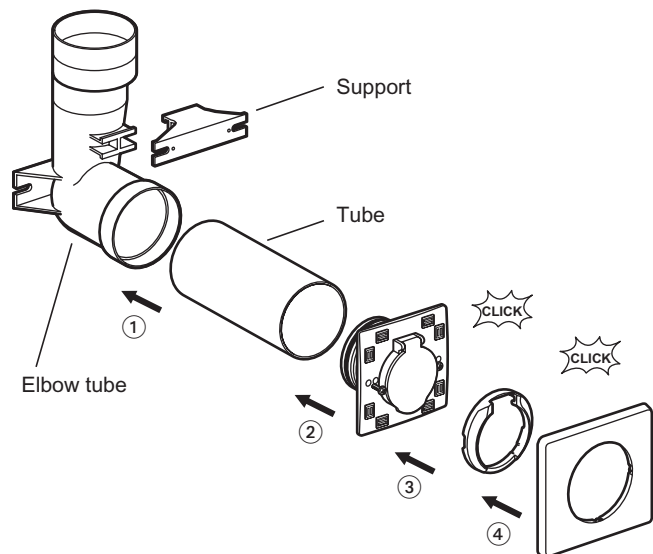

3. OVERALL DIMENSIONS

Cat. Nos 674 30/31

Cat. No. 674 39

4. INSTALLATION

- 1 - Place the tube section in the elbow tube.
- 2 - Fit the mechanism onto the tube and screw tight.
- 3 - Clip on the ring.
- 4 - Clip on the plate.

Elbow tube, tube, support: PVC

5.3 Electrical characteristics

Self-extinguishing: 650 °C / 30 s

5.4 Climatic characteristics

Storage and operating temperature: - 5 °C to + 45 °C

6. CLEANING

No cleaning.