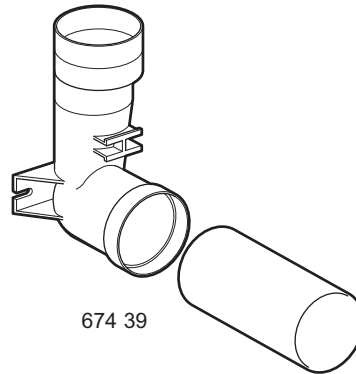

Céliane™
Contactless centralised vacuum cleaning outlets

Cat No(s): 674 30/31/39

674 30/31

674 39

1. USE

- Allows the connection of a vacuum cleaner hose in a centralised vacuum cleaning system.
 - Contactless centralised vacuum cleaning outlet for ALDES-type cordless central vacuum cleaning system (contactless systems triggered by simple air depression), and systems triggered by sound waves.
 - Compatible with Aldes and Beam Electrolux central vacuum cleaning systems, accepts original Plastiflex European hoses.
 - Connection and flush-mounting kit for centralised vacuum cleaning outlets (Cat. No. 674 39).
- Includes straight and elbow connection accessories (Cat. No. 674 39).

2. RANGE

	Designation	Cat. No.	Weight (g)
	Contactless centralised vacuum cleaning outlet White	674 30	31
	Contactless centralised vacuum cleaning outlet Titanium	674 31	31
	Connection kit for centralised vacuum cleaning outlet	674 39	103

3. OVERALL DIMENSIONS

Cat. Nos 674 30/31

Cat. No. 674 39

4. INSTALLATION

- 1 - Place the tube section in the elbow tube.
- 2 - Fit the mechanism onto the tube and screw tight.
- 3 - Clip on the ring.
- 4 - Clip on the plate.