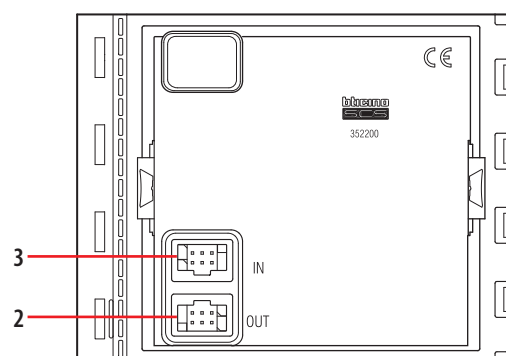

### Technical data

Power supply from SCS BUS:	18 - 27 Vdc
Stand by absorption with backlighting LEDs off:	0 mA
Stand by absorption with backlighting LEDs on:	6 mA
Operating temperature:	(-25) – (+70)°C
Protection index (pushbutton panel assembled):	IP 54

### Dimensional data