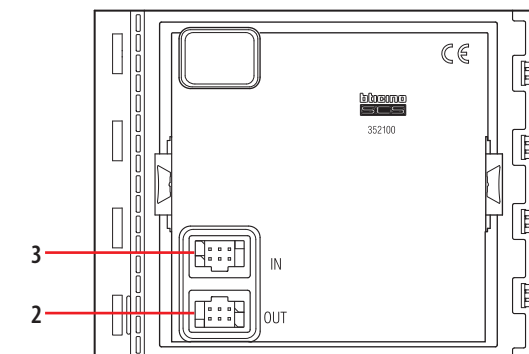

SFERA NEW - SFERA ROBUR 8-pushbutton module on double column

352100

Description

Additional 8-pushbutton modules arranged on double column. To be used with speaker modules 351000 – 351100 and audio/video modules 351200 - 351300. Connection using the appropriate multicable supplied. Backlighting of nameplates controlled by the speaker module or the audio/video module connected. To be completed with surround plate.

The device must not be configured.

Related items

352161	Sfera New cover plate for 6 pushbuttons on double column - Allmetal (IK 08)
352162	Sfera New cover plate for 6 pushbuttons on double column - Allwhite (IK 08)
352163	Sfera New cover plate for 6 pushbuttons on double column - Allstreet (IK 08)
352181	Sfera New cover plate for 8 pushbuttons on double column - Allmetal (IK 08)
352182	Sfera New cover plate for 8 pushbuttons on double column - Allwhite (IK 08)
352183	Sfera New cover plate for 8 pushbuttons on double column - Allstreet (IK 08)
352165	Sfera Robur cover plate for 6 pushbuttons on double column (IK 10)
352185	Sfera Robur cover plate for 8 pushbuttons on double column (IK 10)

Technical data

Power supply from SCS BUS :	18 - 27 Vdc
Stand by absorption with backlighting LEDs off:	1 mA
Stand by absorption with backlighting LEDs on:	7 mA
Max. operating absorption:	7 mA
Operating temperature:	(-25) – (+70)°C
Protection index (pushbutton panel assembled):	IP 54

Front view

Rear view

Dimensional data

Legend

1. Call pushbuttons
2. Connector for the connection to subsequent pushbutton modules
3. Connector for the connection to previous modules