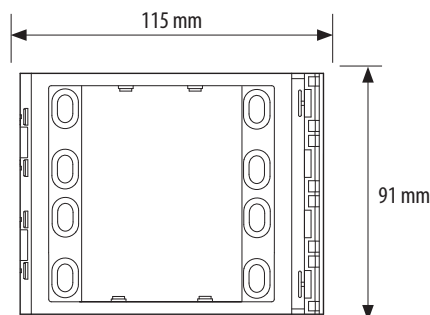

Technical data

Power supply from SCS BUS :	18 - 27 Vdc
Stand by absorption with backlighting LEDs off:	1 mA
Stand by absorption with backlighting LEDs on:	7 mA
Max. operating absorption:	7 mA
Operating temperature:	(-25) – (+70)°C
Protection index (pushbutton panel assembled):	IP 54

Front view

Rear view

Dimensional data

Legend

1. Call pushbuttons
2. Connector for the connection to subsequent pushbutton modules
3. Connector for the connection to previous modules