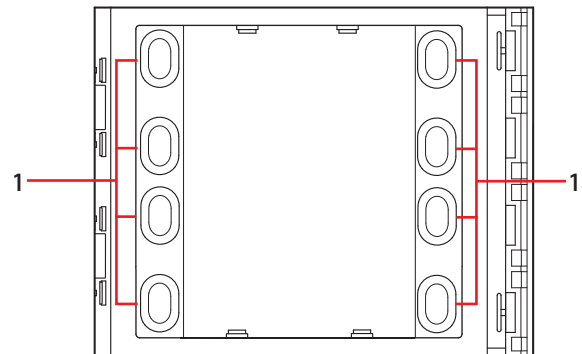

SFERA NEW - SFERA ROBUR 8-pushbutton module on double column

352100

Description

Additional 8-pushbutton modules arranged on double column. To be used with speaker modules 351000 – 351100 and audio/video modules 351200 - 351300. Connection using the appropriate multicable supplied. Backlighting of nameplates controlled by the speaker module or the audio/video module connected. To be completed with surround plate.

The device must not be configured.

Related items

352161	Sfera New cover plate for 6 pushbuttons on double column - Allmetal (IK 08)
352162	Sfera New cover plate for 6 pushbuttons on double column - Allwhite (IK 08)
352163	Sfera New cover plate for 6 pushbuttons on double column - Allstreet (IK 08)
352181	Sfera New cover plate for 8 pushbuttons on double column - Allmetal (IK 08)
352182	Sfera New cover plate for 8 pushbuttons on double column - Allwhite (IK 08)
352183	Sfera New cover plate for 8 pushbuttons on double column - Allstreet (IK 08)
352165	Sfera Robur cover plate for 6 pushbuttons on double column (IK 10)
352185	Sfera Robur cover plate for 8 pushbuttons on double column (IK 10)

Technical data

Power supply from SCS BUS :	18 - 27 Vdc
Stand by absorption with backlighting LEDs off:	1 mA
Stand by absorption with backlighting LEDs on:	7 mA
Max. operating absorption:	7 mA
Operating temperature:	(-25) – (+70)°C
Protection index (pushbutton panel assembled):	IP 54

Front view

Rear view

Dimensional data

Legend

1. Call pushbuttons
2. Connector for the connection to subsequent pushbutton modules
3. Connector for the connection to previous modules