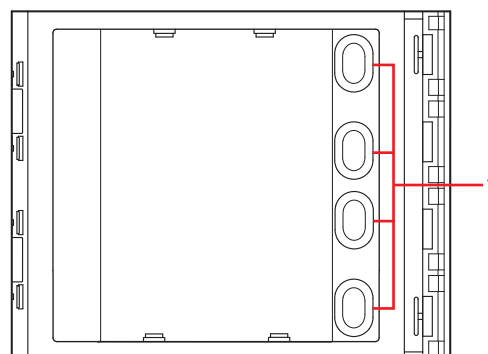

SFERA NEW - SFERA ROBUR 4-pushbutton module on single column

352000

Description

Additional 4-pushbutton modules arranged on single column. To be used with speaker modules 351000 – 351100 and audio/video modules 351200 - 351300. Connection using the appropriate multicable supplied. Backlighting of nameplates controlled by the speaker module or the audio/video module connected. To be completed with surround plate.

The device must not be configured.

Related items

352031	Sfera New cover plate for 3 pushbuttons on single column - Allmetal (IK 08)
352032	Sfera New cover plate for 3 pushbuttons on single column - Allwhite (IK 08)
352033	Sfera New cover plate for 3 pushbuttons on single column - Allstreet (IK 08)
352041	Sfera New cover plate for 4 pushbuttons on single column - Allmetal (IK 08)
352042	Sfera New cover plate for 4 pushbuttons on single column - Allwhite (IK 08)
352043	Sfera New cover plate for 4 pushbuttons on single column - Allstreet (IK 08)
352035	Sfera Robur cover plate for 3 pushbuttons on single column (IK 10)
352045	Sfera Robur cover plate for 4 pushbuttons on single column (IK 10)

Technical data

Power supply from SCS BUS:	18 - 27 Vdc
Stand by absorption with backlighting LEDs off:	1 mA
Stand by absorption with backlighting LEDs on:	7 mA
Max. operating absorption:	7 mA
Operating temperature:	(-25) – (+70)°C
Protection index (pushbutton panel assembled):	IP 54

Front view