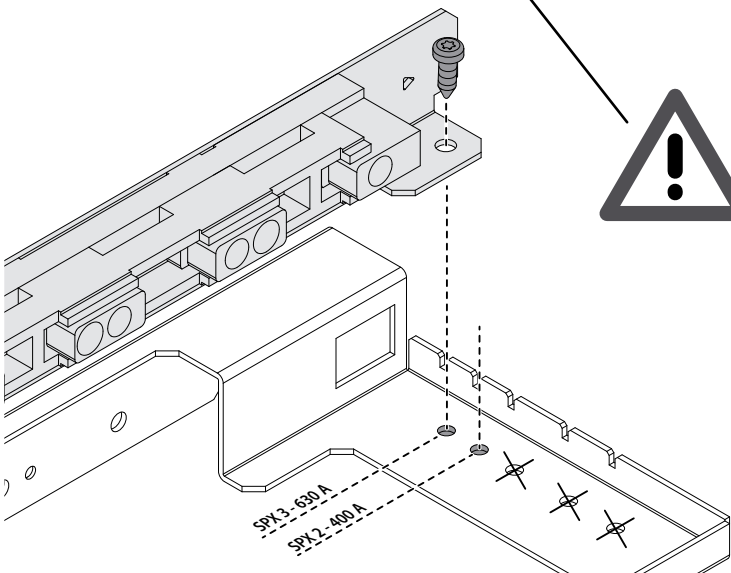

Parts list for rail assembly:

- 3379 80: 2 x 16M (L 350 mm)
- 3379 81: 4 x 24M (L 500 mm)
- 3379 82: 4 x 36M (L 700 mm)

Additional parts: 2 x L-rails, 4 x L-brackets, 8 x T30 screws, 4 x screws.

Parts list for panel assembly:

- 3392 50: 2 x Panel, 2 x L-bracket, 8 x screws

Parts list for vertical rail assembly:

- 6052 46: 2 x Vertical rail, 2 x L-bracket, 12 x screws

SPX 000 - 125 A

	16 M (L 350 mm)		24 M (L 500 mm)		36 M (L 700 mm)	
	SPX 000 - 125 A x 3	3 392 70 300 mm	SPX 000 - 125 A x 4	3 392 71 300 mm	SPX 000 - 125 A x 7	3 392 72 300 mm