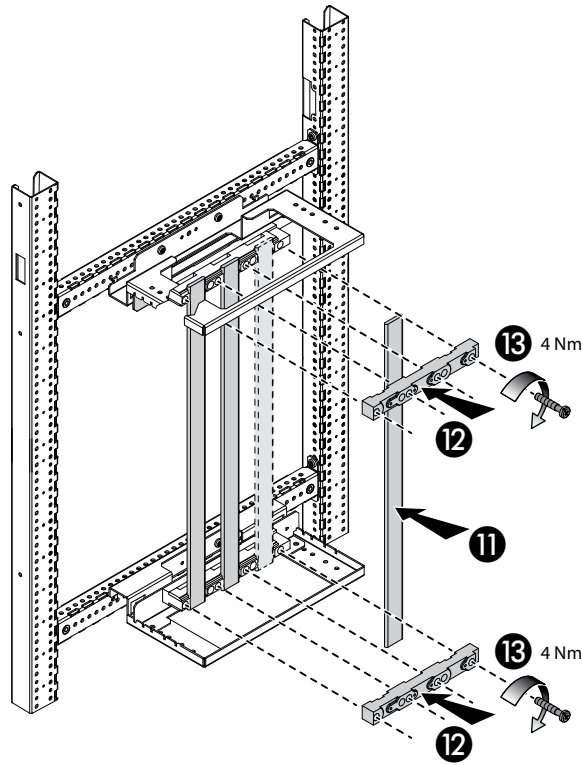

Parts list for rail assembly:

- 3379 80: 2 x 16M (L 350 mm)
- 3379 81: 4 x 24M (L 500 mm)
- 3379 82: 4 x 36M (L 700 mm)

Additional parts: 2 x L-rails, 4 x L-brackets, 8 x T30 screws, 4 x screws.

Parts list for panel assembly:

- 3392 50: 2 x Panel, 2 x L-bracket, 8 x screws

Parts list for vertical rail assembly:

- 6052 46: 2 x Vertical rail, 2 x L-bracket, 12 x screws

SPX 000 - 125 A

	16 M (L 350 mm)		24 M (L 500 mm)		36 M (L 700 mm)	
	SPX 000 - 125 A x 3	3 392 70 300 mm	SPX 000 - 125 A x 4	3 392 71 300 mm	SPX 000 - 125 A x 7	3 392 72 300 mm

SPX DIAZED - 63 A

	16 M (L 350 mm)		24 M (L 500 mm)		36 M (L 700 mm)	
	SPX DIAZED - 63 A x 5	3 393 00 300 mm	SPX DIAZED - 63 A x 10	3 393 01 300 mm	SPX DIAZED - 63 A x 15	3 393 02 300 mm

SPX 00 - 160 A

	16 M (L 350 mm)		24 M (L 500 mm)		36 M (L 700 mm)	
	SPX 00 - 160 A x 2	3 393 00 300 mm	SPX 00 - 160 A x 4	3 393 01 300 mm	SPX 00 - 160 A x 6	3 393 02 300 mm