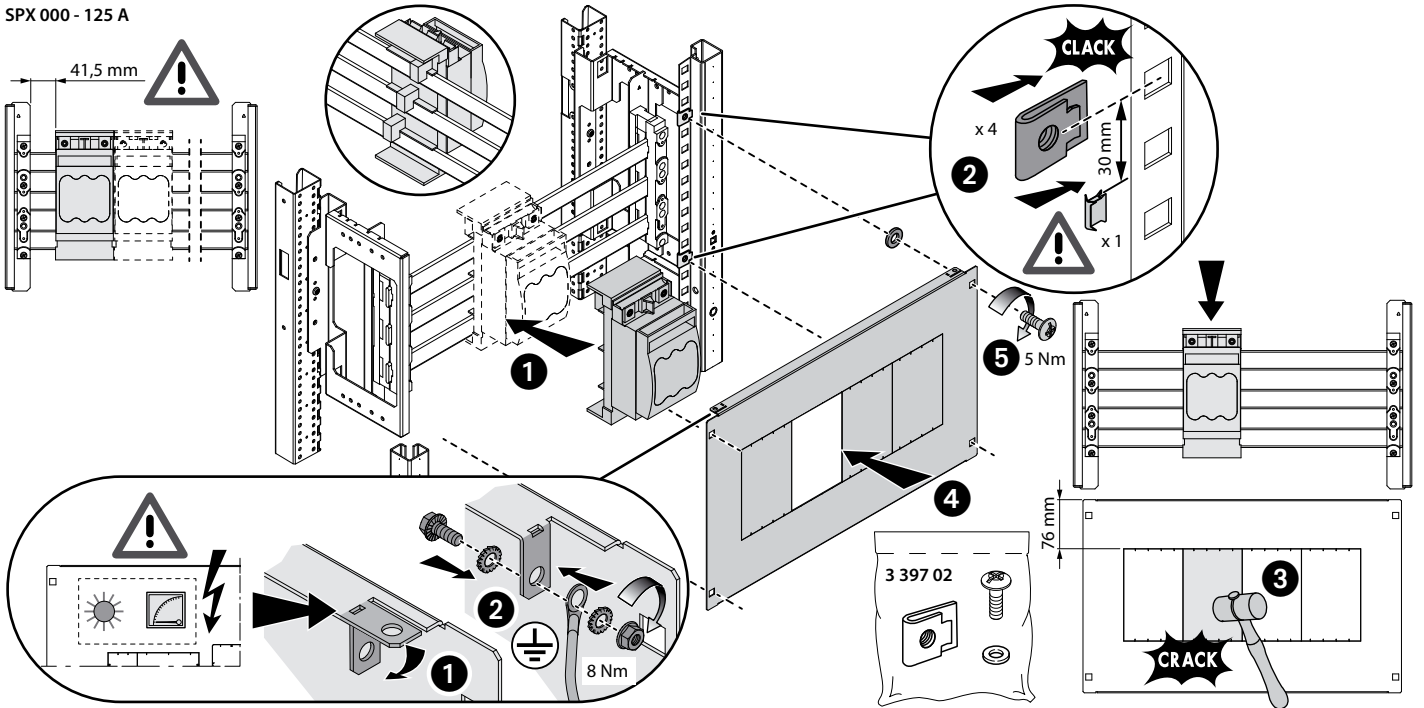

Parts list for rail assembly:

- 3379 80: 2 x 16M (L 350 mm)
- 3379 81: 4 x 24M (L 500 mm)
- 3379 82: 4 x 36M (L 700 mm)

Additional parts: 2 x L-rails, 4 x L-brackets, 8 x T30 screws, 4 x screws.

Parts list for panel assembly:

- 3392 50: 2 x Panel, 2 x L-bracket, 8 x screws

Parts list for vertical rail assembly:

- 6052 46: 2 x Vertical rail, 2 x L-bracket, 12 x screws

SPX 000 - 125 A

	16 M (L 350 mm)		24 M (L 500 mm)		36 M (L 700 mm)	
	SPX 000 - 125 A x 3	3 392 70 300 mm	SPX 000 - 125 A x 4	3 392 71 300 mm	SPX 000 - 125 A x 7	3 392 72 300 mm

SPX DIAZED - 63 A

	16 M (L 350 mm)		24 M (L 500 mm)		36 M (L 700 mm)	
	SPX DIAZED - 63 A x 5	3 393 00 300 mm	SPX DIAZED - 63 A x 10	3 393 01 300 mm	SPX DIAZED - 63 A x 15	3 393 02 300 mm

SPX 00 - 160 A

	16 M (L 350 mm)		24 M (L 500 mm)		36 M (L 700 mm)	
	SPX 00 - 160 A x 2	3 393 00 300 mm	SPX 00 - 160 A x 4	3 393 01 300 mm	SPX 00 - 160 A x 6	3 393 02 300 mm