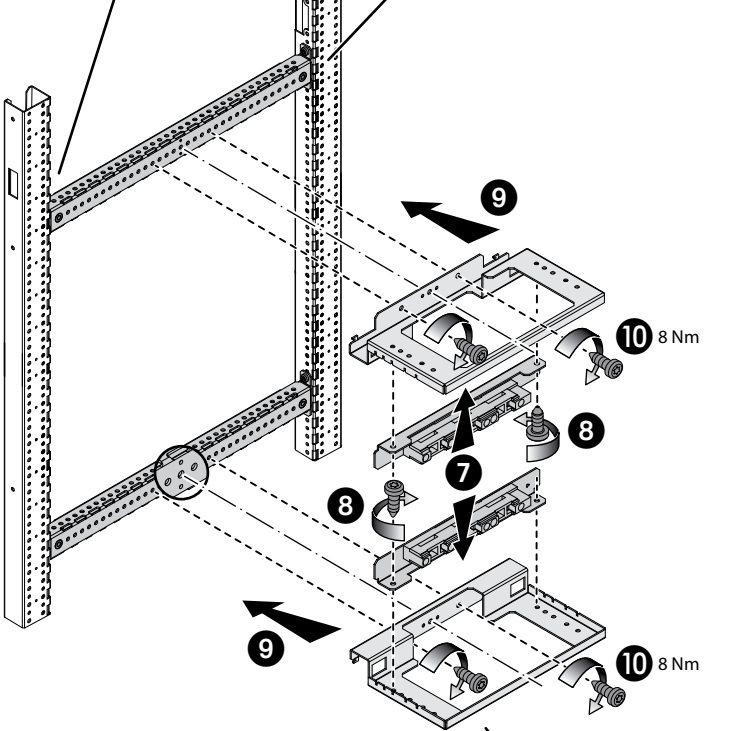

Parts list for rail assembly:

- 3379 80: 2 x 16M (L 350 mm)
- 3379 81: 4 x 24M (L 500 mm)
- 3379 82: 4 x 36M (L 700 mm)

Additional parts: 2 x L-rails, 4 x L-brackets, 8 x T30 screws, 4 x screws.

Parts list for panel assembly:

- 3392 50: 2 x Panel, 2 x L-bracket, 8 x screws

Parts list for vertical rail assembly:

- 6052 46: 2 x Vertical rail, 2 x L-bracket, 12 x screws

SPX 000 - 125 A

	16 M (L 350 mm)		24 M (L 500 mm)		36 M (L 700 mm)	
	SPX 000 - 125 A x 3	3 392 70 300 mm	SPX 000 - 125 A x 4	3 392 71 300 mm	SPX 000 - 125 A x 7	3 392 72 300 mm

SPX DIAZED - 63 A

	16 M (L 350 mm)		24 M (L 500 mm)		36 M (L 700 mm)	
	SPX DIAZED - 63 A x 5	3 393 00 300 mm	SPX DIAZED - 63 A x 10	3 393 01 300 mm	SPX DIAZED - 63 A x 15	3 393 02 300 mm

SPX 00 - 160 A

	16 M (L 350 mm)		24 M (L 500 mm)		36 M (L 700 mm)	
	SPX 00 - 160 A x 2	3 393 00 300 mm	SPX 00 - 160 A x 4	3 393 01 300 mm	SPX 00 - 160 A x 6	3 393 02 300 mm