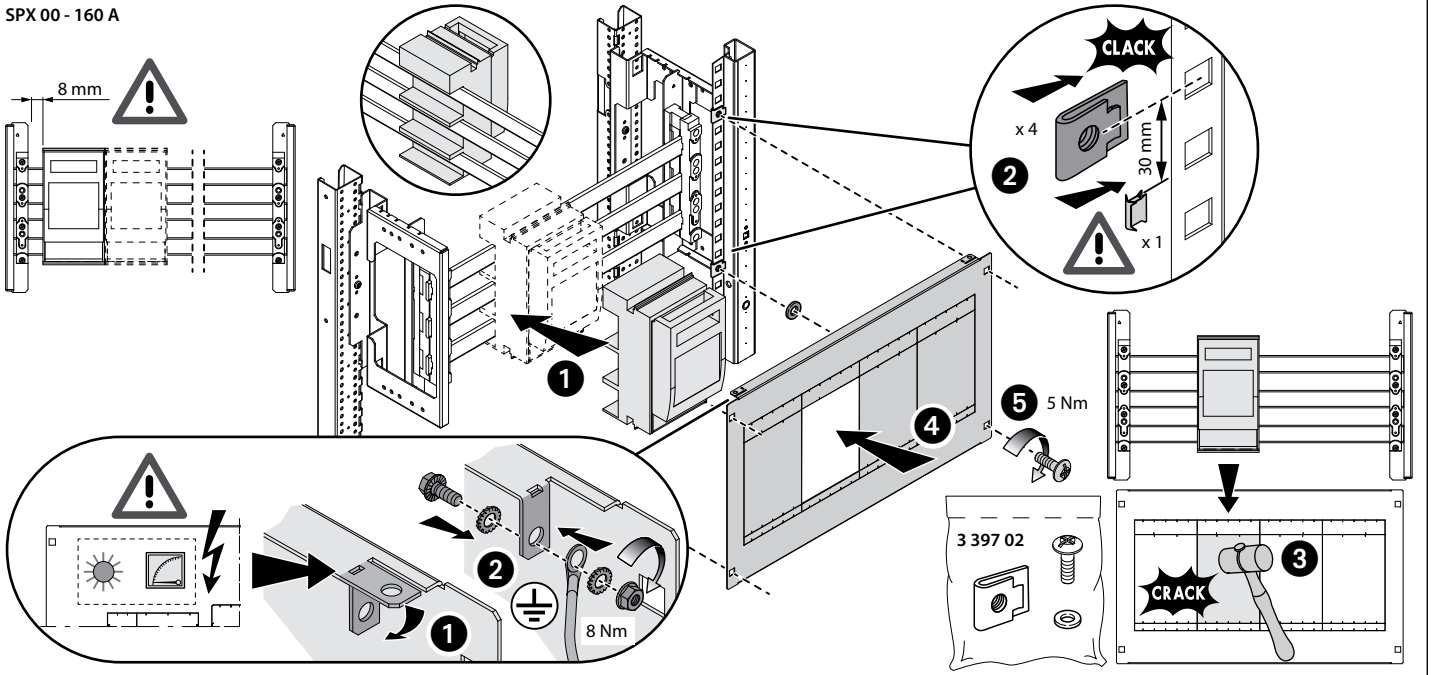

Parts list for rail assembly:

- 3379 80: 2 x 16M (L 350 mm)
- 3379 81: 4 x 24M (L 500 mm)
- 3379 82: 4 x 36M (L 700 mm)

Additional parts: 2 x L-rails, 4 x L-brackets, 8 x T30 screws, 4 x screws.

Parts list for panel assembly:

- 3392 50: 2 x Panel, 2 x L-bracket, 8 x screws

Parts list for vertical rail assembly:

- 6052 46: 2 x Vertical rail, 2 x L-bracket, 12 x screws

SPX 000 - 125 A

	16 M (L 350 mm)		24 M (L 500 mm)		36 M (L 700 mm)	
	SPX 000 - 125 A x 3	3 392 70 300 mm	SPX 000 - 125 A x 4	3 392 71 300 mm	SPX 000 - 125 A x 7	3 392 72 300 mm

SPX DIAZED - 63 A

	16 M (L 350 mm)		24 M (L 500 mm)		36 M (L 700 mm)	
	SPX DIAZED - 63 A x 5	3 393 00 300 mm	SPX DIAZED - 63 A x 10	3 393 01 300 mm	SPX DIAZED - 63 A x 15	3 393 02 300 mm

SPX 00 - 160 A

	16 M (L 350 mm)		24 M (L 500 mm)		36 M (L 700 mm)	
	SPX 00 - 160 A x 2	3 393 00 300 mm	SPX 00 - 160 A x 4	3 393 01 300 mm	SPX 00 - 160 A x 6	3 393 02 300 mm