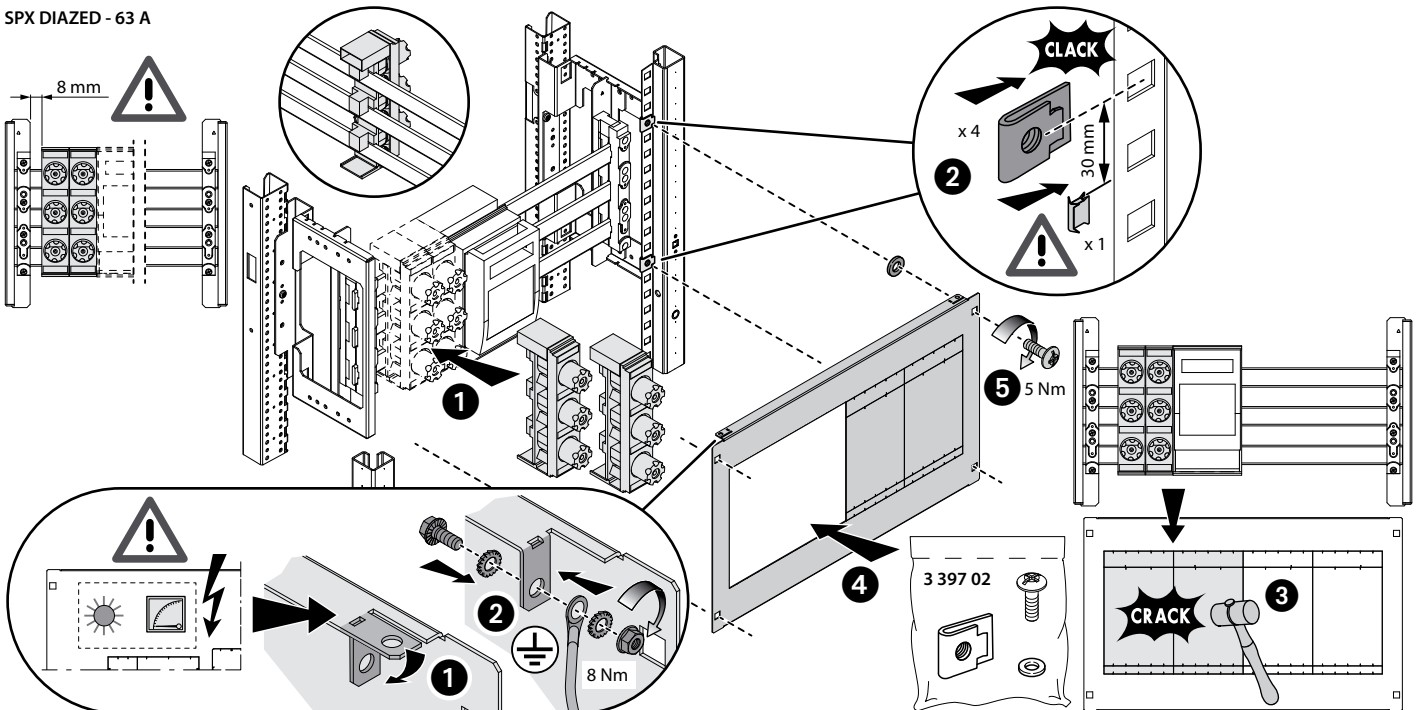

Parts list for rail assembly:

- 3379 80: 2 x 16M (L 350 mm)
- 3379 81: 4 x 24M (L 500 mm)
- 3379 82: 4 x 36M (L 700 mm)

Additional parts: 2 x L-rails, 4 x L-brackets, 8 x T30 screws, 4 x screws.

Parts list for panel assembly:

- 3392 50: 2 x Panel, 2 x L-bracket, 8 x screws

Parts list for vertical rail assembly:

- 6052 46: 2 x Vertical rail, 2 x L-bracket, 12 x screws

SPX 000 - 125 A

	16 M (L 350 mm)		24 M (L 500 mm)		36 M (L 700 mm)	
	SPX 000 - 125 A x 3	3 392 70 300 mm	SPX 000 - 125 A x 4	3 392 71 300 mm	SPX 000 - 125 A x 7	3 392 72 300 mm

SPX DIAZED - 63 A

	16 M (L 350 mm)		24 M (L 500 mm)		36 M (L 700 mm)	
	SPX DIAZED - 63 A x 5	3 393 00 300 mm	SPX DIAZED - 63 A x 10	3 393 01 300 mm	SPX DIAZED - 63 A x 15	3 393 02 300 mm

SPX 00 - 160 A

	16 M (L 350 mm)		24 M (L 500 mm)		36 M (L 700 mm)	
	SPX 00 - 160 A x 2	3 393 00 300 mm	SPX 00 - 160 A x 4	3 393 01 300 mm	SPX 00 - 160 A x 6	3 393 02 300 mm