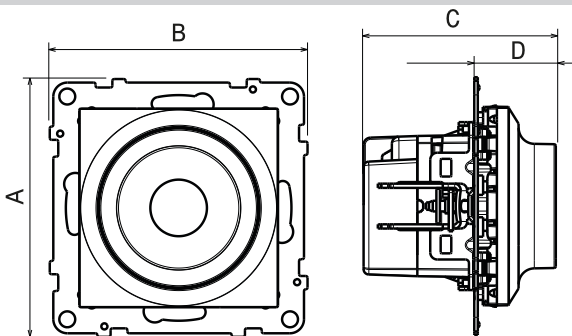

Screw or claw mounting.

**2. RANGE**

Description	White	Ivory	Aluminium	Black
ROTARY DIMMER 300W ALL CHARGES	7 211 79	7 212 79	7 213 79	7 214 79

**3. DISMANTLING**

**4. DIMENSIONS (mm)**

References	A	B	C	D
7 21X 79	72,9	72,9	54,4	23,1

**5. CONNECTION**

4 terminals with screws  
 Terminal capacity:  
 2 x 2.5 mm<sup>2</sup>  
 Stripping length:  
 8 mm

**6. INSTALLATION**

Simple