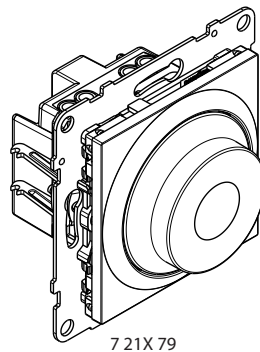

**Suno™**  
**ROTARY DIMMER 300W ALL CHARGES**

Cat. No(s): 7 21X 79

7 21X 79

**1. USE**

Rotary dimming for all types of lamps.  
 Can be associated with one or several push buttons, for ON/OFF or dimming control.  
 Integrates memory level function: the light switches ON the same level it has been switched OFF.  
 Soft-start and soft-stop lighting (2 s).  
 Mechanisms to be equipped with plates.

Screw or claw mounting.

**2. RANGE**

Description	White	Ivory	Aluminium	Black
ROTARY DIMMER 300W ALL CHARGES	7 211 79	7 212 79	7 213 79	7 214 79

**3. DISMANTLING**

**4. DIMENSIONS (mm)**

References	A	B	C	D
7 21X 79	72,9	72,9	54,4	23,1

**5. CONNECTION**

4 terminals with screws  
 Terminal capacity:  
 2 x 2.5 mm<sup>2</sup>  
 Stripping length:  
 8 mm

**6. INSTALLATION**

Simple