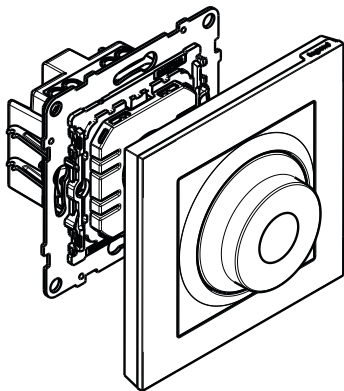

**Suno™**  
**ROTARY DIMMER 300W ALL CHARGES**

Cat. No(s): 7 21X 79

7 21X 79

**1. USE**

Rotary dimming for all types of lamps.  
 Can be associated with one or several push buttons, for ON/OFF or dimming control.  
 Integrates memory level function: the light switches ON the same level it has been switched OFF.  
 Soft-start and soft-stop lighting (2 s).  
 Mechanisms to be equipped with plates.

Screw or claw mounting.

**2. RANGE**

Description	White	Ivory	Aluminium	Black
ROTARY DIMMER 300W ALL CHARGES	7 211 79	7 212 79	7 213 79	7 214 79

**3. DISMANTLING**

**4. DIMENSIONS (mm)**

References	A	B	C	D
7 21X 79	72,9	72,9	54,4	23,1

**5. CONNECTION**

4 terminals with screws  
 Terminal capacity:  
 2 x 2.5 mm<sup>2</sup>  
 Stripping length:  
 8 mm

**6. INSTALLATION**

Simple