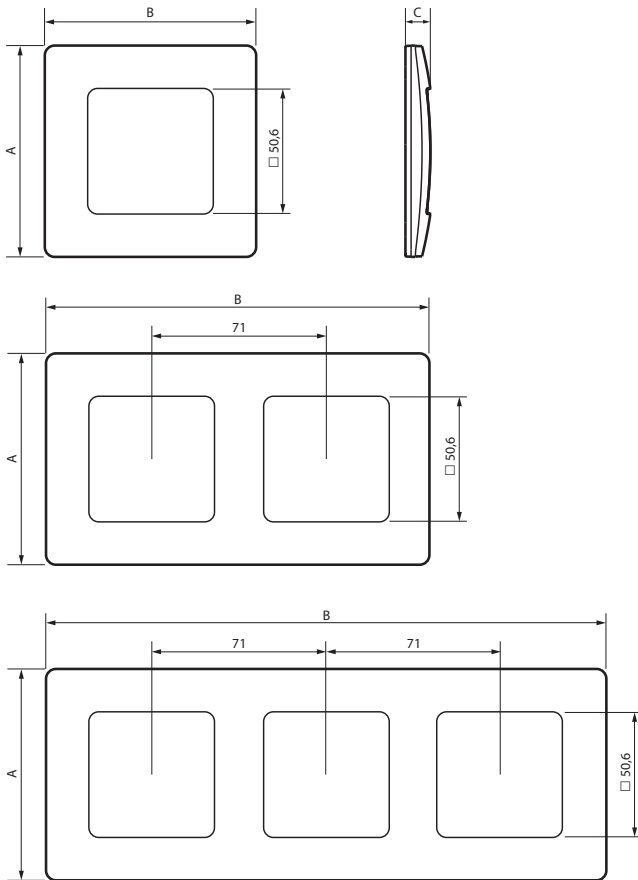

2. RANGE (continued)

3-gang plates

71 mm spacing - horizontal and vertical

	Atoll	8 630 93
	White	8 631 93
	Old pink	8 632 93
	Aluminium	8 633 93
	Medium grey	8 634 93
	Black	8 635 93
	Pearl	8 636 93
	Dark grey	8 637 93
	Brushed aluminium	8 638 93
	Brushed medium grey	8 649 93

4-gang plates

71 mm spacing - horizontal and vertical

	Atoll	8 630 94
	White	8 631 94
	Old pink	8 632 94
	Aluminium	8 633 94
	Medium grey	8 634 94
	Black	8 635 94
	Pearl	8 636 94
	Dark grey	8 637 94
	Brushed aluminium	8 638 94
	Brushed medium grey	8 649 94

5-gang plates

71 mm spacing - horizontal and vertical

	Atoll	8 630 95
	White	8 631 95
	Old pink	8 632 95
	Aluminium	8 633 95
	Medium grey	8 634 95
	Black	8 635 95
	Pearl	8 636 95
	Dark grey	8 637 95
	Brushed aluminium	8 638 95
	Brushed medium grey	8 649 95

3. OVERALL DIMENSIONS (mm)

	A	B	C
1-gang	86	86	10
2-gang 71 mm fixing centres	86	157	10
3-gang 71 mm fixing centres	86	228	10
4-gang 71 mm fixing centres	86	299	10
5-gang 71 mm fixing centres	86	370	10