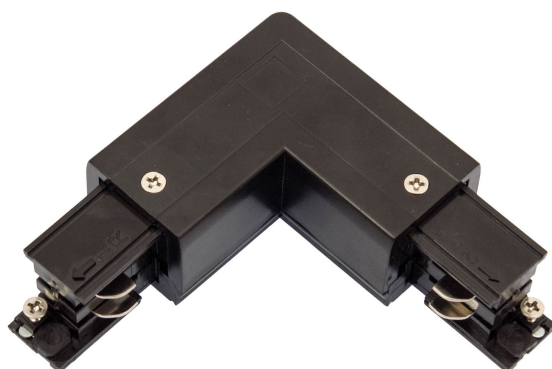

SPS 2 CONNECTOR L RIGHT, BLACK

CE

Voltage **230 V**

Degree of protection (IP) **IP20**

Weight **0.106 kg**

 Declaration of Conformity

Technical data:

Code	WOJ+05180
Voltage	230 V
Protection class	I
RA	80
Uniformity of color SDCM max	5
Working temperature range	-20/+40 °
Housing material	Aluminum
Degree of protection (IP)	IP20
Colour	Black
Weight	0.106 kg
For use	N,A
Assembly method	On the ceiling/Suspended
Application	INT
Made in	PRC

*applies to the LED source used. **Luminaire luminous flux