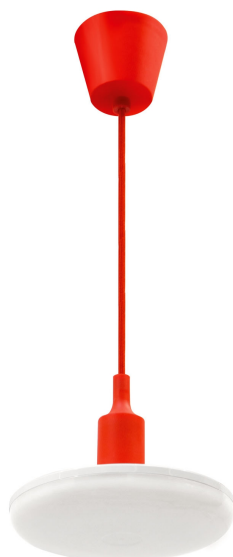

ALBENE ECO LED SMD 24W 230V WW RED CABLE

Power	24 W	Voltage	230 V
Colour temperature	3000 K	Colour of light	WW
Beam angle	120 °	Degree of protection (IP)	IP20

 Declaration of Conformity

Technical data:

Code	SLI044005_RED
Power	24 W
Nominal current	114 mA
Voltage	230 V
Energy consumption	27 kWh/1000h
Frequency	50HZ Hz
Protection class	II
Luminous flux**	2000 lm (360°)
Lamp efficacy	83 lm/W
Colour temperature	3000 K
Colour of light	WW
Beam angle	120 °
RA	80
Uniformity of color SDCM max	5
Working temperature range	-20/+40 °
Lifespan	17000 h
Housing material	PC
Degree of protection (IP)	IP20
Colour	Red
Dimension (AxBxC)	190x93 (prEXTód 1000) mm
Weight	0.346 kg
For use	Inside
Assembly method	Suspended
Application	INT
Made in	PRC

*applies to the LED source used. **Luminaire luminous flux