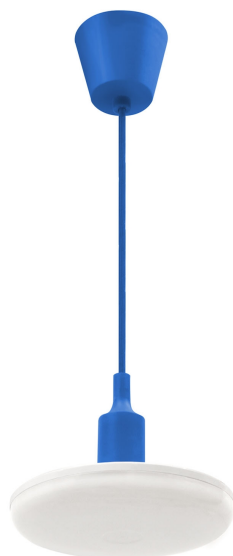

ALBENE ECO LED SMD 18W 230V WW BLUE CABLE

Power	18 W	Voltage	230 V
Colour temperature	3000 K	Colour of light	WW
Beam angle	120 °	Degree of protection (IP)	IP20

 Declaration of Conformity

Technical data:

Code	SLI044004_BLUE
Power	18 W
Nominal current	156 mA
Voltage	230 V
Energy consumption	20 kWh/1000h
Frequency	50HZ Hz
Protection class	II
Luminous flux**	1400 lm (360°)
Lamp efficacy	77 lm/W
Colour temperature	3000 K
Colour of light	WW
Beam angle	120 °
RA	80
Uniformity of color SDCM max	5
Working temperature range	-20/+40 °
Lifespan	17000 h
Housing material	PC
Degree of protection (IP)	IP20
Colour	BLUE
Dimension (AxBxC)	150x83 (prEXTód 1000) mm
Weight	0.284 kg
For use	Inside
Assembly method	Suspended
Application	INT
Made in	PRC

*applies to the LED source used. **Luminaire luminous flux