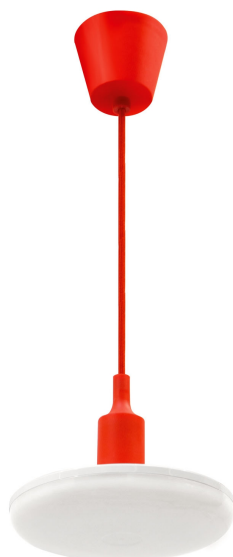

ALBENE ECO LED SMD 18W 230V WW RED CABLE

---

Power	<b>18 W</b>	Voltage	<b>230 V</b>
Colour temperature	<b>3000 K</b>	Colour of light	<b>WW</b>
Beam angle	<b>120 °</b>	Degree of protection (IP)	<b>IP20</b>

---

 Declaration of Conformity

Technical data:

Code	SLI044004_RED
Power	18 W
Nominal current	156 mA
Voltage	230 V
Energy consumption	20 kWh/1000h
Frequency	50HZ Hz
Protection class	II
Luminous flux**	1400 lm (360°)
Lamp efficacy	77 lm/W
Colour temperature	3000 K
Colour of light	WW
Beam angle	120 °
RA	80
Uniformity of color SDCM max	5
Working temperature range	-20/+40 °
Lifespan	17000 h
Housing material	PC
Degree of protection (IP)	IP20
Colour	Red
Dimension (AxBxC)	150x83 (prEXTód 1000) mm
Weight	0.284 kg
For use	Inside
Assembly method	Suspended
Application	INT
Made in	PRC