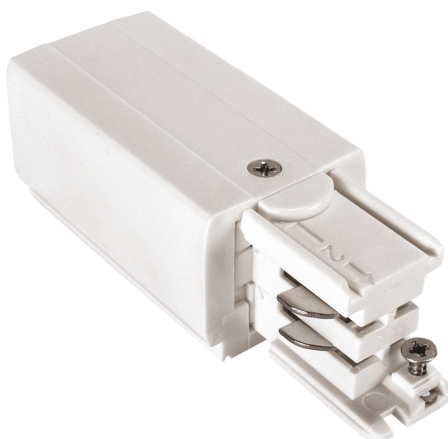

SPS 2 POWER SUPPLY LEFT, WHITE

CE

Voltage **230 V**

Degree of protection (IP) **IP20**

Weight **0.058 kg**

 Declaration of Conformity

Technical data:

Code	WOJ+05167
Voltage	230 V
Protection class	I
RA	80
Uniformity of color SDCM max	5
Working temperature range	-20/+40 °
Housing material	Aluminum
Degree of protection (IP)	IP20
Colour	White
Weight	0.058 kg
For use	N,A
Assembly method	On the ceiling/Suspended
Application	INT
Made in	PRC

*applies to the LED source used. **Luminaire luminous flux