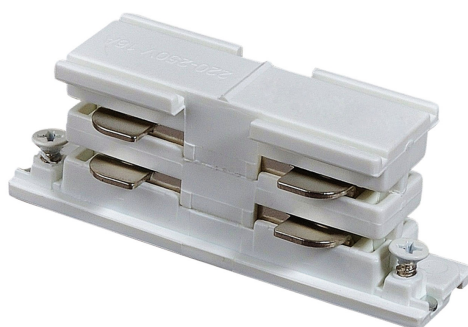

SPS 2 CONNECTOR STRAIGHT WHITE

CE

Voltage **230 V**

Degree of protection (IP) **IP20**

Weight **0.028 kg**

 Declaration of Conformity

Technical data:

Code	WOJ+05173
Voltage	230 V
Protection class	I
RA	80
Uniformity of color SDCM max	5
Working temperature range	-20/+40 °
Housing material	Aluminum
Degree of protection (IP)	IP20
Colour	White
Weight	0.028 kg
For use	N,A
Assembly method	On the ceiling/Suspended
Application	INT
Made in	PRC

*applies to the LED source used. **Luminaire luminous flux