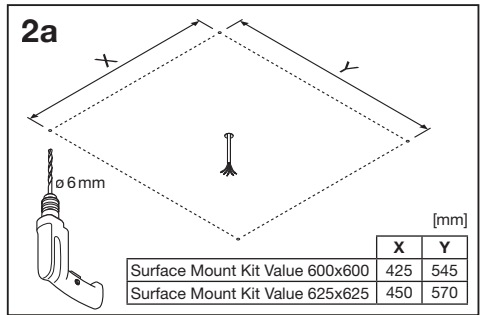

## PANEL SURFACE MOUNT KIT VALUE

---

	EAN	l x w x h [mm]	
PL 600 SURFACE MOUNT KIT H70 VAL	4058075402843	613 x 613 x 70	1.0 kg
PL 625 SURFACE MOUNT KIT H70 VAL	4058075402867	638 x 638 x 70	1.0 kg
PL 1200x300 SURFACE MOUNT KIT VAL	4058075472952	1212 x 312 x 52	0.9 kg
PL 1200x600 SURFACE MOUNT KIT VAL	4058075389823	1213 x 613 x 70	1.5 kg