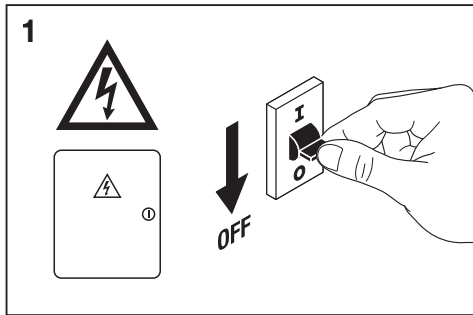

## PANEL SURFACE MOUNT KIT VALUE

---

	EAN	l x w x h [mm]	
PL 600 SURFACE MOUNT KIT H70 VAL	4058075402843	613 x 613 x 70	1.0 kg
PL 625 SURFACE MOUNT KIT H70 VAL	4058075402867	638 x 638 x 70	1.0 kg
PL 1200x300 SURFACE MOUNT KIT VAL	4058075472952	1212 x 312 x 52	0.9 kg
PL 1200x600 SURFACE MOUNT KIT VAL	4058075389823	1213 x 613 x 70	1.5 kg