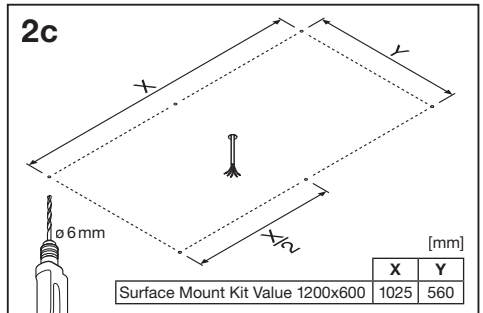

## PANEL SURFACE MOUNT KIT VALUE

---

	EAN	l x w x h [mm]	
PL 600 SURFACE MOUNT KIT H70 VAL	4058075402843	613 x 613 x 70	1.0 kg
PL 625 SURFACE MOUNT KIT H70 VAL	4058075402867	638 x 638 x 70	1.0 kg
PL 1200x300 SURFACE MOUNT KIT VAL	4058075472952	1212 x 312 x 52	0.9 kg
PL 1200x600 SURFACE MOUNT KIT VAL	4058075389823	1213 x 613 x 70	1.5 kg