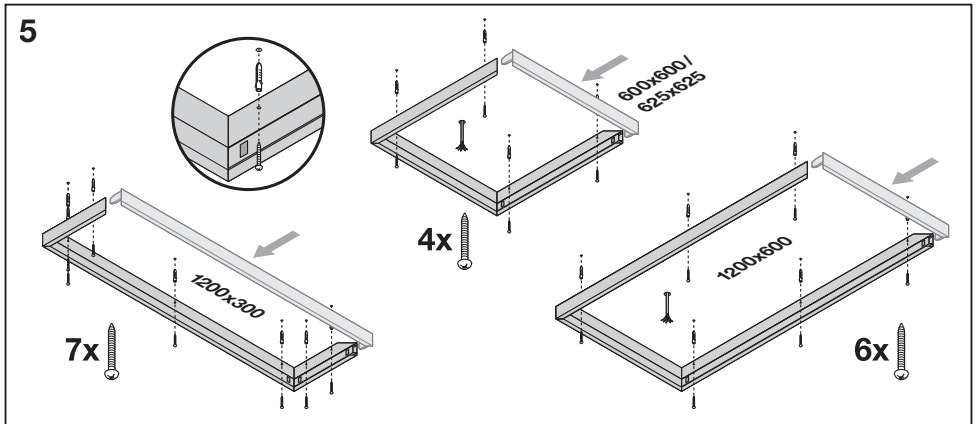

## PANEL SURFACE MOUNT KIT VALUE

---

	EAN	l x w x h [mm]	
PL 600 SURFACE MOUNT KIT H70 VAL	4058075402843	613 x 613 x 70	1.0 kg
PL 625 SURFACE MOUNT KIT H70 VAL	4058075402867	638 x 638 x 70	1.0 kg
PL 1200x300 SURFACE MOUNT KIT VAL	4058075472952	1212 x 312 x 52	0.9 kg
PL 1200x600 SURFACE MOUNT KIT VAL	4058075389823	1213 x 613 x 70	1.5 kg