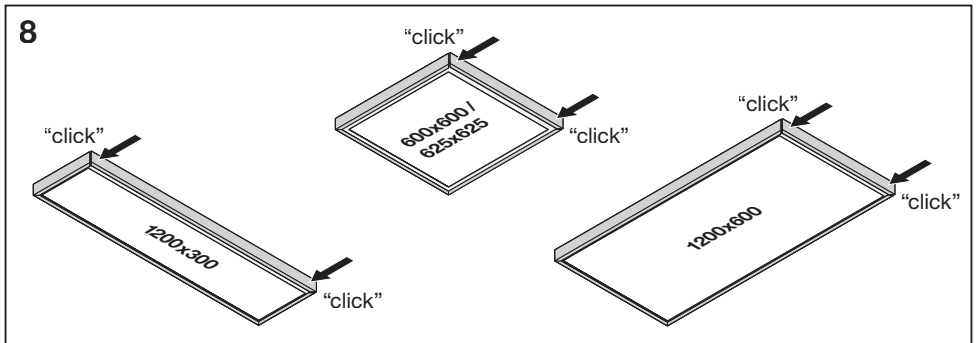

C10449057
G11096164
25.03.20

LEDVANCE GmbH
Steinerne Furt 62
86167 Augsburg, Germany
www.ledvance.com