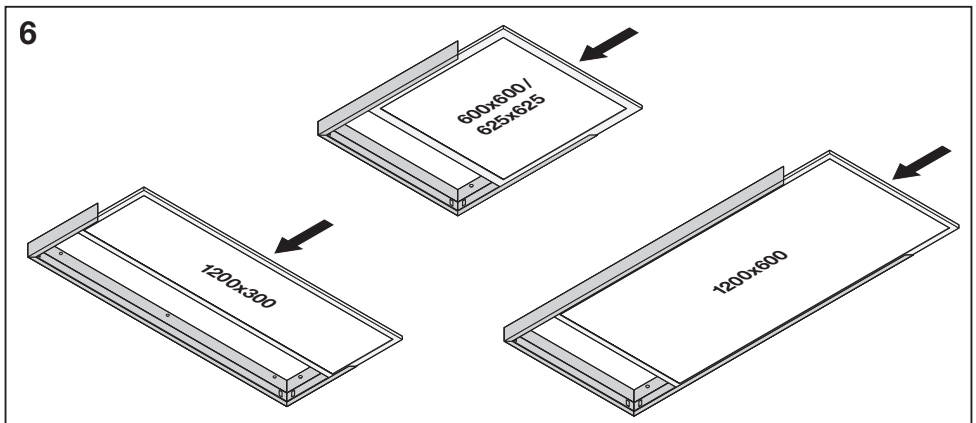

## PANEL SURFACE MOUNT KIT VALUE

---

	EAN	l x w x h [mm]	
PL 600 SURFACE MOUNT KIT H70 VAL	4058075402843	613 x 613 x 70	1.0 kg
PL 625 SURFACE MOUNT KIT H70 VAL	4058075402867	638 x 638 x 70	1.0 kg
PL 1200x300 SURFACE MOUNT KIT VAL	4058075472952	1212 x 312 x 52	0.9 kg
PL 1200x600 SURFACE MOUNT KIT VAL	4058075389823	1213 x 613 x 70	1.5 kg