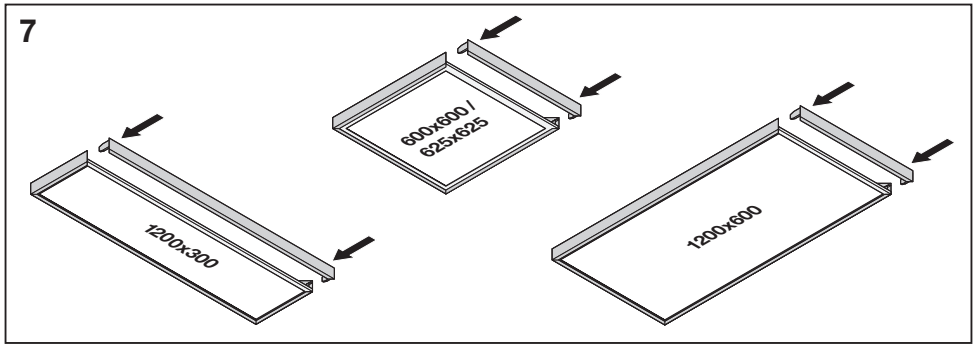

C10449057
G11096164
25.03.20

LEDVANCE GmbH
Steinerne Furt 62
86167 Augsburg, Germany
www.ledvance.com