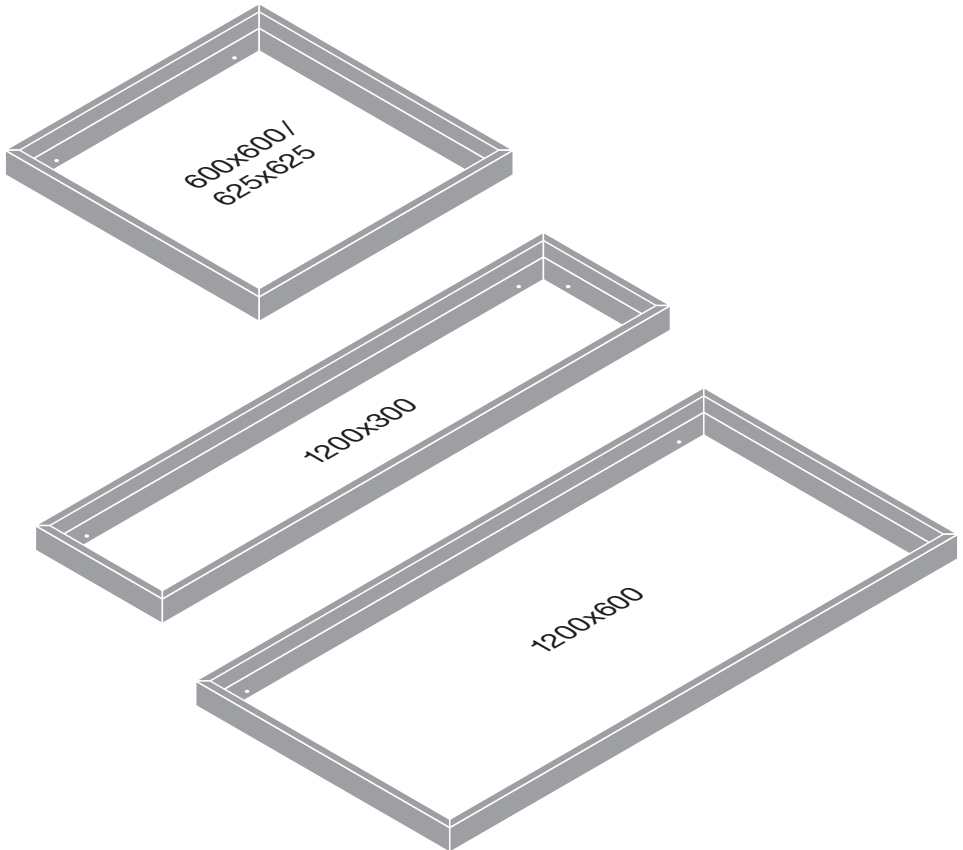

## PANEL SURFACE MOUNT KIT VALUE

---

	EAN	l x w x h [mm]	
PL 600 SURFACE MOUNT KIT H70 VAL	4058075402843	613 x 613 x 70	1.0 kg
PL 625 SURFACE MOUNT KIT H70 VAL	4058075402867	638 x 638 x 70	1.0 kg
PL 1200x300 SURFACE MOUNT KIT VAL	4058075472952	1212 x 312 x 52	0.9 kg
PL 1200x600 SURFACE MOUNT KIT VAL	4058075389823	1213 x 613 x 70	1.5 kg