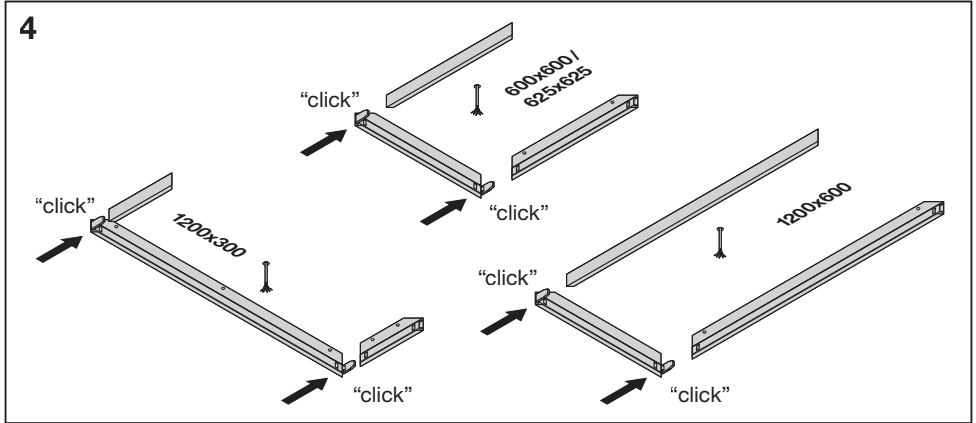

## PANEL SURFACE MOUNT KIT VALUE

---

	EAN	l x w x h [mm]	
PL 600 SURFACE MOUNT KIT H70 VAL	4058075402843	613 x 613 x 70	1.0 kg
PL 625 SURFACE MOUNT KIT H70 VAL	4058075402867	638 x 638 x 70	1.0 kg
PL 1200x300 SURFACE MOUNT KIT VAL	4058075472952	1212 x 312 x 52	0.9 kg
PL 1200x600 SURFACE MOUNT KIT VAL	4058075389823	1213 x 613 x 70	1.5 kg