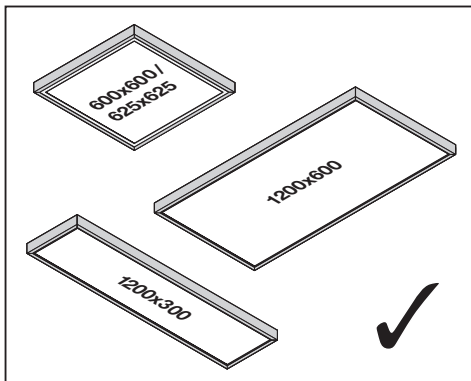

C10449057
G11096164
25.03.20

LEDVANCE GmbH
Steinerne Furt 62
86167 Augsburg, Germany
www.ledvance.com