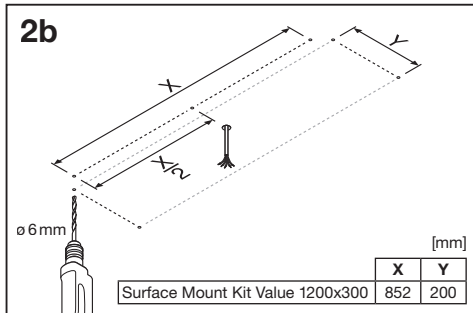

## PANEL SURFACE MOUNT KIT VALUE

---

	EAN	l x w x h [mm]	
PL 600 SURFACE MOUNT KIT H70 VAL	4058075402843	613 x 613 x 70	1.0 kg
PL 625 SURFACE MOUNT KIT H70 VAL	4058075402867	638 x 638 x 70	1.0 kg
PL 1200x300 SURFACE MOUNT KIT VAL	4058075472952	1212 x 312 x 52	0.9 kg
PL 1200x600 SURFACE MOUNT KIT VAL	4058075389823	1213 x 613 x 70	1.5 kg