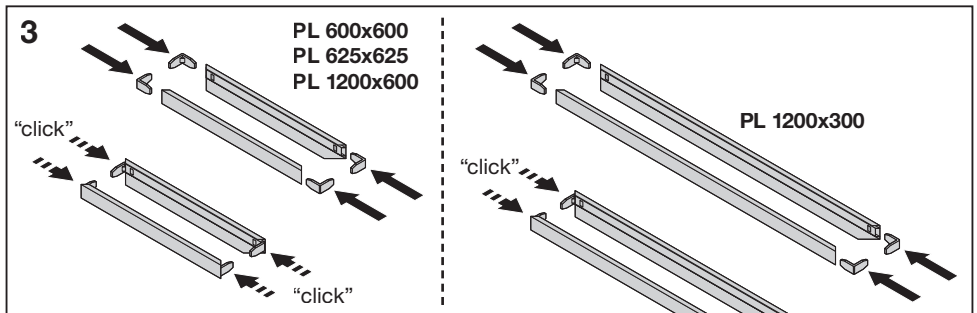

## PANEL SURFACE MOUNT KIT VALUE

---

	EAN	l x w x h [mm]	
PL 600 SURFACE MOUNT KIT H70 VAL	4058075402843	613 x 613 x 70	1.0 kg
PL 625 SURFACE MOUNT KIT H70 VAL	4058075402867	638 x 638 x 70	1.0 kg
PL 1200x300 SURFACE MOUNT KIT VAL	4058075472952	1212 x 312 x 52	0.9 kg
PL 1200x600 SURFACE MOUNT KIT VAL	4058075389823	1213 x 613 x 70	1.5 kg