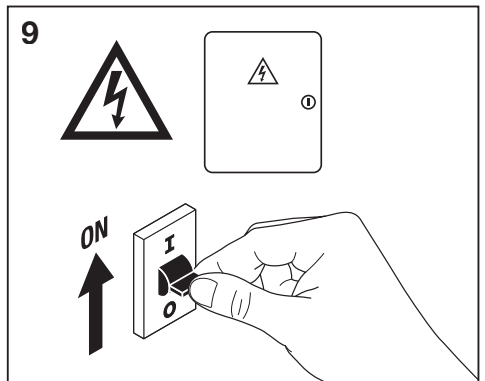

C10449057
G11096164
25.03.20

LEDVANCE GmbH
Steinerne Furt 62
86167 Augsburg, Germany
www.ledvance.com